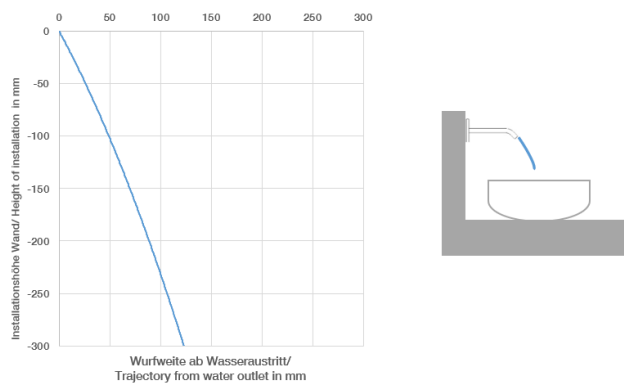

**VAIA Wall-mounted single-lever basin mixer without pop-up waste - Brushed Dark Platinum**

VAIA

36 860 809 Product version from 4/1/2024

- 190mm projection
- fixed spout
- circular, air-enriched flow
- hole diameter spout 37 mm
- hole diameter single-lever mixer 57 mm
- rosette for single-lever mixer Ø 78mm
- rosette for spout Ø 60mm
- max. flow 5.7 l/min
- lead-free
- This product can help a building meet the requirements of Green Building Rating Systems, e.g. LEED®, BREEAM®, DGNB
- WRAS

**Required miscellaneous**

**Concealed wall-mounted single-lever mixer - 35 860 970 90**

- min. recess depth 75 mm
- max. recess depth 95 mm
- mixer can be placed above, to the left or to the right of the spout.

36 860 809 Product version from 4/1/2024  
mm [inches]

Flow rate chart

Trajectory diagram

Codes & Standards

DIN 4109

EN 817

ISO 3822

Scottish Water  
Byelaws