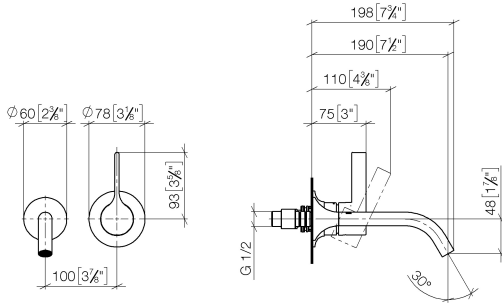

**VAIA Wall-mounted single-lever basin mixer without pop-up waste - Brushed Dark Platinum**

VAIA

36 860 809 Product version from 4/1/2024

- 190mm projection
- fixed spout
- circular, air-enriched flow
- hole diameter spout 37 mm
- hole diameter single-lever mixer 57 mm
- rosette for single-lever mixer Ø 78mm
- rosette for spout Ø 60mm
- max. flow 5.7 l/min
- lead-free
- This product can help a building meet the requirements of Green Building Rating Systems, e.g. LEED®, BREEAM®, DGNB
- WRAS

**Required miscellaneous**

**Concealed wall-mounted single-lever mixer - 35 860 970 90**

- min. recess depth 75 mm
- max. recess depth 95 mm
- mixer can be placed above, to the left or to the right of the spout.

36 860 809 Product version from 4/1/2024  
mm [inches]

Flow rate chart

Trajectory diagram

Codes & Standards

DIN 4109

EN 817

ISO 3822

Scottish Water  
Byelaws