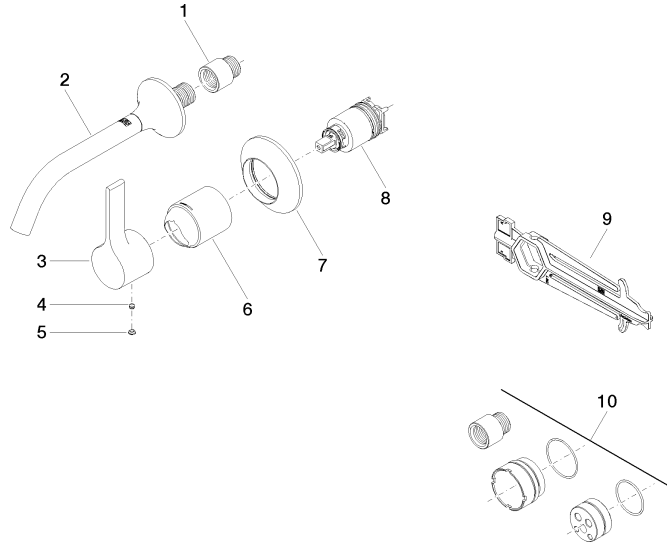

**Required miscellaneous**

**Concealed wall-mounted single-lever mixer - 35 860 970 90**

- min. recess depth 75 mm
- max. recess depth 95 mm
- mixer can be placed above, to the left or to the right of the spout.

36 860 809 Product version from 4/1/2024  
mm [inches]

Flow rate chart

Trajectory diagram

Codes & Standards

DIN 4109

EN 817

ISO 3822

Scottish Water  
Byelaws

UK Water Supply  
Regulations

Ü-Zeichen

VAIA Wall-mounted single-lever basin mixer without pop-up waste - Brushed  
Dark Platinum

---

VAIA

36 860 809 Product version from 4/1/2024

Certificates and sustainability

---

DVGW\_DW-  
6512DN0

LGA\_29

WRAS\_2107

EPD-DOR-20230287  
-IBA1-EN  
Environmental.prod  
uct-declarat

36 860 809 Product version from 4/1/2024

**Spare parts list**

No.	Item Number	Name	Quantity used	Delivery time
1	09 24 03 072 10 90	Extension 1/2" x 20 mm -	1.00	14
7	90 27 80 012 00-99	Rosette Ø 55 x 18 mm - Brushed Dark Platinum	1.00	40
2	13 800 809-99	VAIA Wall-mounted basin spout without pop-up waste - Brushed Dark Platinum	1.00	40
6	09 11 02 288-99	Cover Ø 45 x 55 mm - Brushed Dark Platinum	1.00	40
4	90 31 11 063 00 90	Mounting Threaded pin with hexagon socket with cup point M5 x 4 mm -	1.00	14
8	90 15 05 064 01 90	Single-lever mixer cartridge with adapter plate incl. installation spanner Ø 35 mm x 58,6 mm -	1.00	-
	Spare part can no longer be ordered, please order the replacement item			
	9015050460190	Single-lever mixer cartridge with cartridge insert , torque wrench Ø 35 mm x 58,6 mm -		
9	90 30 09 064 00 90	Spanner for cartridge nut -	1.00	14
5	90 31 20 087 00-99	Plug with O-ring Ø 7 x 2,1 mm - Brushed Dark Platinum	1.00	40
10	12 869 970 90	Extension 20 mm -	1.00	14
3	90 20 80 072 00-99	handle	1.00	-
	Spare part can no longer be ordered, please order the replacement item			