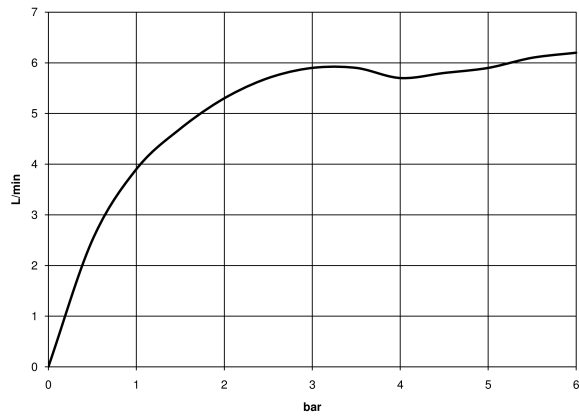

**VAIA Wall-mounted single-lever basin mixer without pop-up waste - Brushed Dark Platinum**

VAIA

36 860 809 Product version from 4/1/2024

- 190mm projection
- fixed spout
- circular, air-enriched flow
- hole diameter spout 37 mm
- hole diameter single-lever mixer 57 mm
- rosette for single-lever mixer Ø 78mm
- rosette for spout Ø 60mm
- max. flow 5.7 l/min
- lead-free
- This product can help a building meet the requirements of Green Building Rating Systems, e.g. LEED®, BREEAM®, DGNB
- WRAS

**Required miscellaneous**

**Concealed wall-mounted single-lever mixer - 35 860 970 90**

- min. recess depth 75 mm
- max. recess depth 95 mm
- mixer can be placed above, to the left or to the right of the spout.

36 860 809 Product version from 4/1/2024  
mm [inches]

Flow rate chart

Trajectory diagram

Codes & Standards

DIN 4109

EN 817

ISO 3822

Scottish Water  
Byelaws