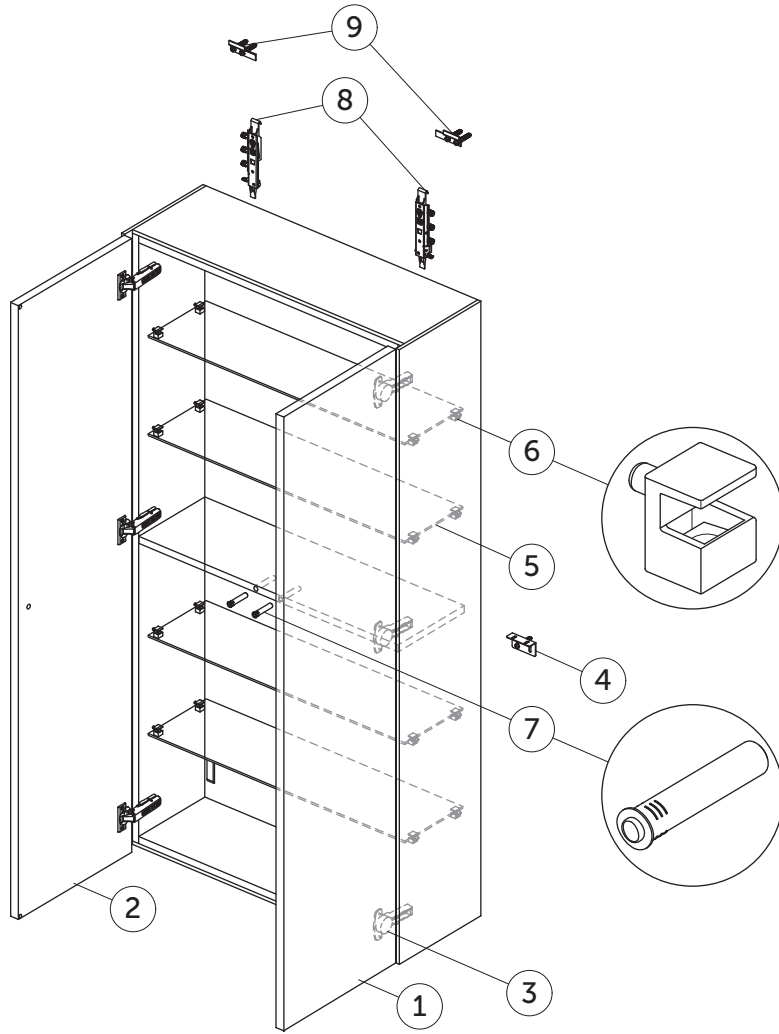

SPARE PARTS

Double Half-Column Unit 1400
2 doors

Item	Description	Colour/Finish	Code No.	Quantity
1	Half-Column RH door panel 1400 x 347 (No hinges)	Y1 - Matt White Y2 - Matt Anthracite Y3 - Matt Sunset Y4 - Smoked Oak Y5 - Dark Walnut Y6 - Light Oak	TV801Y1 TV801Y2 TV801Y3 TV801Y4 TV801Y5 TV801Y6	1
2	Half-Column LH door panel 1400 x 347 (No hinges)	Y1 - Matt White Y2 - Matt Anthracite Y3 - Matt Sunset Y4 - Smoked Oak Y5 - Dark Walnut Y6 - Light Oak	TV802Y1 TV802Y2 TV802Y3 TV802Y4 TV802Y5 TV802Y6	1
3	Hinge KIT CLIP Top BLUM (70T3580.T) (Hinge and plate)		TV80067	1 + 1
4	Safety KIT (brackets, screws & plugs)		TV38767	12
5	Glass shelf 659 x 180		TV803RQ	1
6	Shelf support KIT Chrome	Chrome	TV79867	4
7	Push Piston Concealed		TV79967	1
8	Hanging brackets KIT 2		RV11967	pair
9	Wall fixation KIT 2		RV11867	10