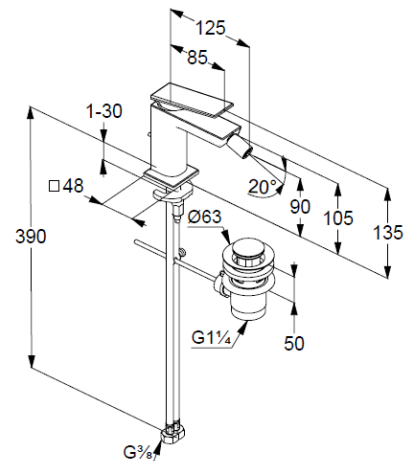

Technische Daten/ Technical Data

KLUDI DECUS
single lever bidet mixer
DN 15

Ref.: 54217N275

Finishes:
N2 Brushed Gunmetal PVD

Product description
Manufacturer KLUDI GmbH & Co. KG
Typ: KLUDI DECUS
single lever bidet mixer
Ref.: 54217N275

bidet mixer
single lever mixer
1-hole mounted
solid lever, metal
aerator M16 PCA
ball joint with aerator
ceramic cartridge with hot water safety device
flow rate at 3 bar 4,5 l/min.
flexible hoses G3/8 DVGW approved
rapid installation set
pop up waste set G1 1/4 metal

Produktabbildung/ Product picture

Maßzeichnung/ Dimensional drawing

Durchfluss/ Flow rate