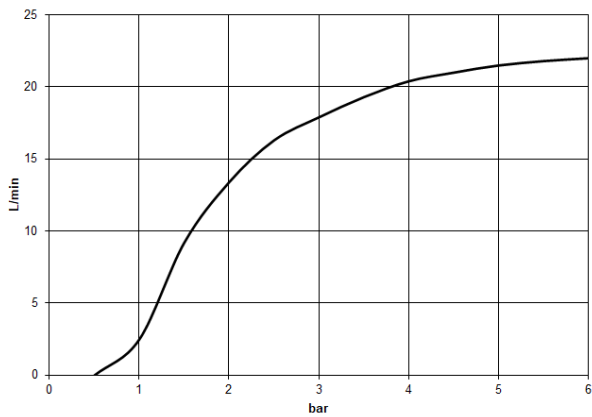

**Rainshower with ceiling fixing 300 x 240 mm - Brushed Durabrass (23kt Gold) SERIES SPECIFIC**

28 775 980 Product version from 3/13/2017

- rain shower 300 x 240mm
- PURE RAIN, max. flow rate 20 l/min (at 3 bar)
- Function from: 12 l/min
- with anti-scale system

**Technical data:**

- distance between ceiling and lower edge of the shower 165mm
- rosette 60 x 60, as required
- 1/2" connection

**Notes:**

	Brushed Durabrass (23kt Gold)	28 775 980-28
	Chrome	28 775 980-00
	Brushed Platinum	28 775 980-06
	Platinum	28 775 980-08
	Dark Chrome	28 775 980-19
	Brushed Light Gold (PVD)	28 775 980-27
	Matte Black	28 775 980-33
	Brushed Gold (PVD)	28 775 980-37
	Brushed Dark Brass (PVD)	28 775 980-39
	Brushed Bronze (PVD)	28 775 980-42
	Brushed Champagne (22kt Gold)	28 775 980-46
	Champagne (22kt Gold)	28 775 980-47
	Brushed Chrome	28 775 980-93
	Brushed Dark Platinum	28 775 980-99

**Recommended miscellaneous**

- Concealed wall elbow -** 35 085 970 90
- min. recess depth 90 mm
  - max. recess depth 163 mm

**Rainshower with ceiling fixing 300 x 240 mm - Brushed Durabron (23kt Gold) SERIES SPECIFIC**

28 775 980 Product version from 3/13/2017

mm [inches]

**Flow rate chart**

**Codes & Standards**

DIN 4109

ISO 3822

Scottish Water  
Byelaws

UK Water Supply  
Regulations