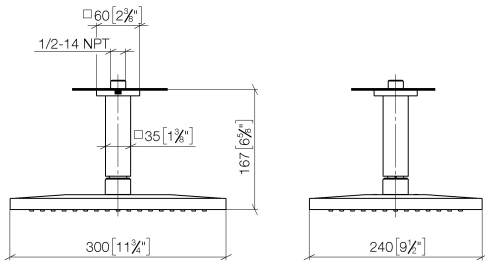

**Rainshower with ceiling fixing 300 x 240 mm - Brushed Durabrass (23kt Gold) SERIES SPECIFIC**

28 775 980 Product version from 3/13/2017

- rain shower 300 x 240mm
- PURE RAIN, max. flow rate 20 l/min (at 3 bar)
- Function from: 12 l/min
- with anti-scale system

**Technical data:**

- distance between ceiling and lower edge of the shower 165mm
- rosette 60 x 60, as required
- 1/2" connection

**Notes:**

	Brushed Durabrass (23kt Gold)	28 775 980-28
	Chrome	28 775 980-00
	Brushed Platinum	28 775 980-06
	Platinum	28 775 980-08
	Dark Chrome	28 775 980-19
	Brushed Light Gold (PVD)	28 775 980-27
	Matte Black	28 775 980-33
	Brushed Gold (PVD)	28 775 980-37
	Brushed Dark Brass (PVD)	28 775 980-39
	Brushed Bronze (PVD)	28 775 980-42
	Brushed Champagne (22kt Gold)	28 775 980-46
	Champagne (22kt Gold)	28 775 980-47
	Brushed Chrome	28 775 980-93
	Brushed Dark Platinum	28 775 980-99

**Recommended miscellaneous**

- Concealed wall elbow -** 35 085 970 90
- min. recess depth 90 mm
  - max. recess depth 163 mm

**Rainshower with ceiling fixing 300 x 240 mm - Brushed Durabron (23kt Gold) SERIES SPECIFIC**

28 775 980 Product version from 3/13/2017

mm [inches]

**Flow rate chart**

**Codes & Standards**

DIN 4109

ISO 3822

Scottish Water  
Byelaws

UK Water Supply  
Regulations