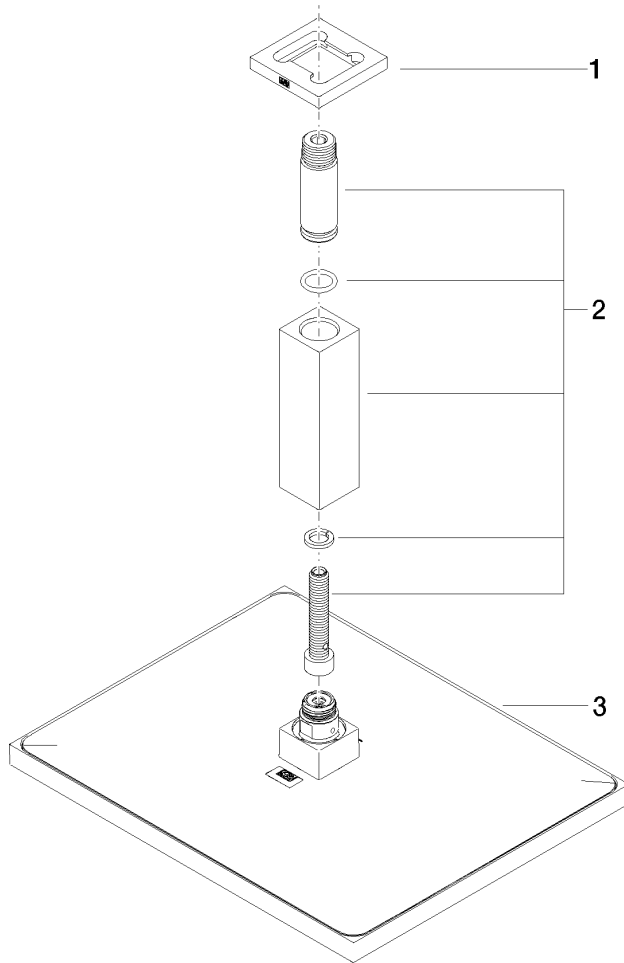

**Technical data:**

- distance between ceiling and lower edge of the shower 165mm
- rosette 60 x 60, as required
- 1/2" connection

**Notes:**

	Brushed Durabrass (23kt Gold)	28 775 980-28
	Chrome	28 775 980-00
	Brushed Platinum	28 775 980-06
	Platinum	28 775 980-08
	Dark Chrome	28 775 980-19
	Brushed Light Gold (PVD)	28 775 980-27
	Matte Black	28 775 980-33
	Brushed Gold (PVD)	28 775 980-37
	Brushed Dark Brass (PVD)	28 775 980-39
	Brushed Bronze (PVD)	28 775 980-42
	Brushed Champagne (22kt Gold)	28 775 980-46
	Champagne (22kt Gold)	28 775 980-47
	Brushed Chrome	28 775 980-93
	Brushed Dark Platinum	28 775 980-99

28 775 980 Product version from 3/13/2017

mm [inches]

**Flow rate chart**

**Codes & Standards**

DIN 4109

ISO 3822

Scottish Water  
Byelaws

UK Water Supply  
Regulations

**Ü-Zeichen**

Rainshower with ceiling fixing 300 x 240 mm - Brushed Durabron (23kt Gold) SERIES SPECIFIC

---

28 775 980 Product version from 3/13/2017

Certificates and sustainability

---

LGA\_29

LGA\_38

WRAS\_2212

28 775 980 Product version from 3/13/2017

**Spare parts list**

No.	Item Number	Name	Quantity used	Delivery time
3	04 12 05 063 00-28	Rainshower angular 300 x 240 mm - Brushed Durabross (23kt Gold)	1.00	40
2	90 11 10 092 00-28	Connection vertical for spray ceiling fixing 35 x 35 x 135 mm - Brushed Durabross (23kt Gold)	1.00	40
1	09 27 98 017-28	Rosette for rain shower Ceiling mounting 60 x 9 x 60 mm - Brushed Durabross (23kt Gold)	1.00	40