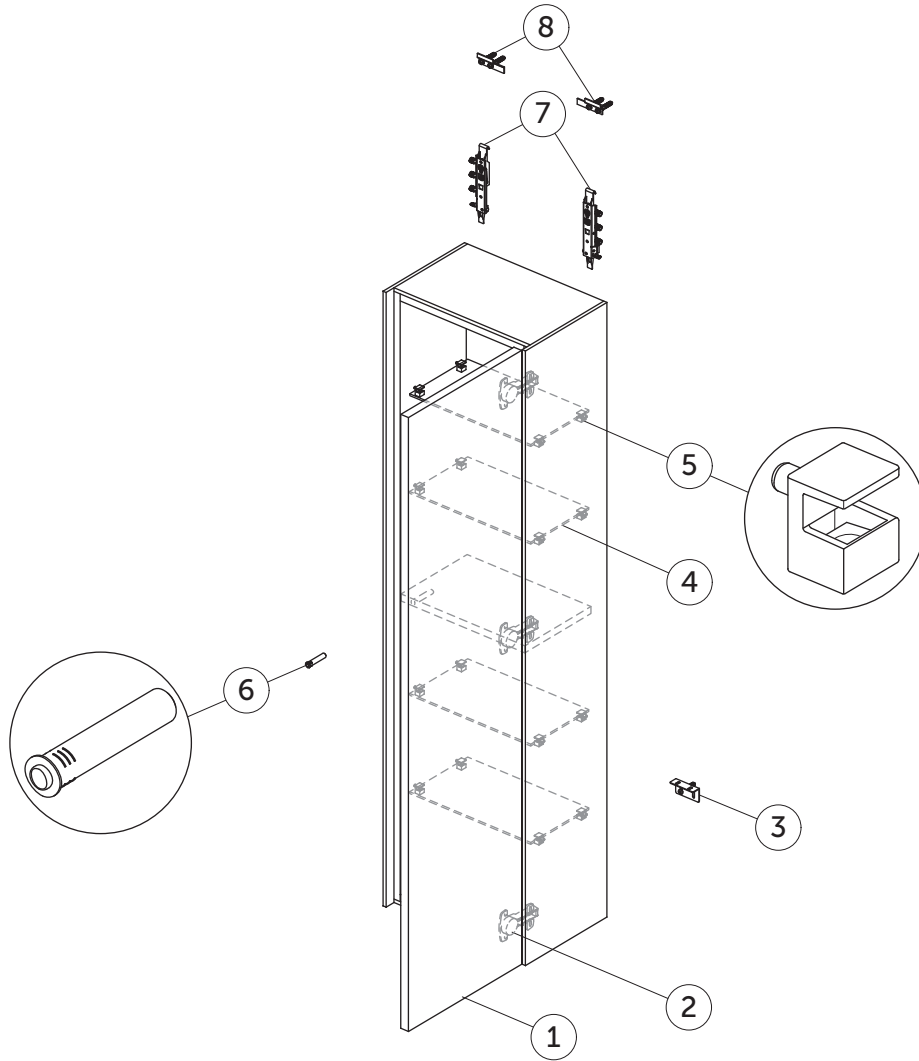

# SPARE PARTS

Half-Column Unit 1400  
1 door

Item	Description	Colour/Finish	Code No.	Quantity
1	Half-Column RH door panel 1400 x 347 (No hinges)	Y1 - Matt White Y2 - Matt Anthracite Y3 - Matt Sunset Y4 - Smoked Oak Y5 - Dark Walnut Y6 - Light Oak	TV801Y1 TV801Y2 TV801Y3 TV801Y4 TV801Y5 TV801Y6	1
2	Hinge KIT CLIP Top BLUM (70T3580.T) (Hinge and plate)		TV80067	1 + 1
3	Safety KIT (brackets, screws & plugs)		TV38767	12
4	Glass shelf 310 x 180		TV797RQ	1
5	Shelf support KIT Chrome	Chrome	TV79867	4
6	Push Piston Concealed		TV79967	1
7	Hanging brackets KIT 2		RV11967	pair
8	Wall fixation KIT 2		RV11867	10