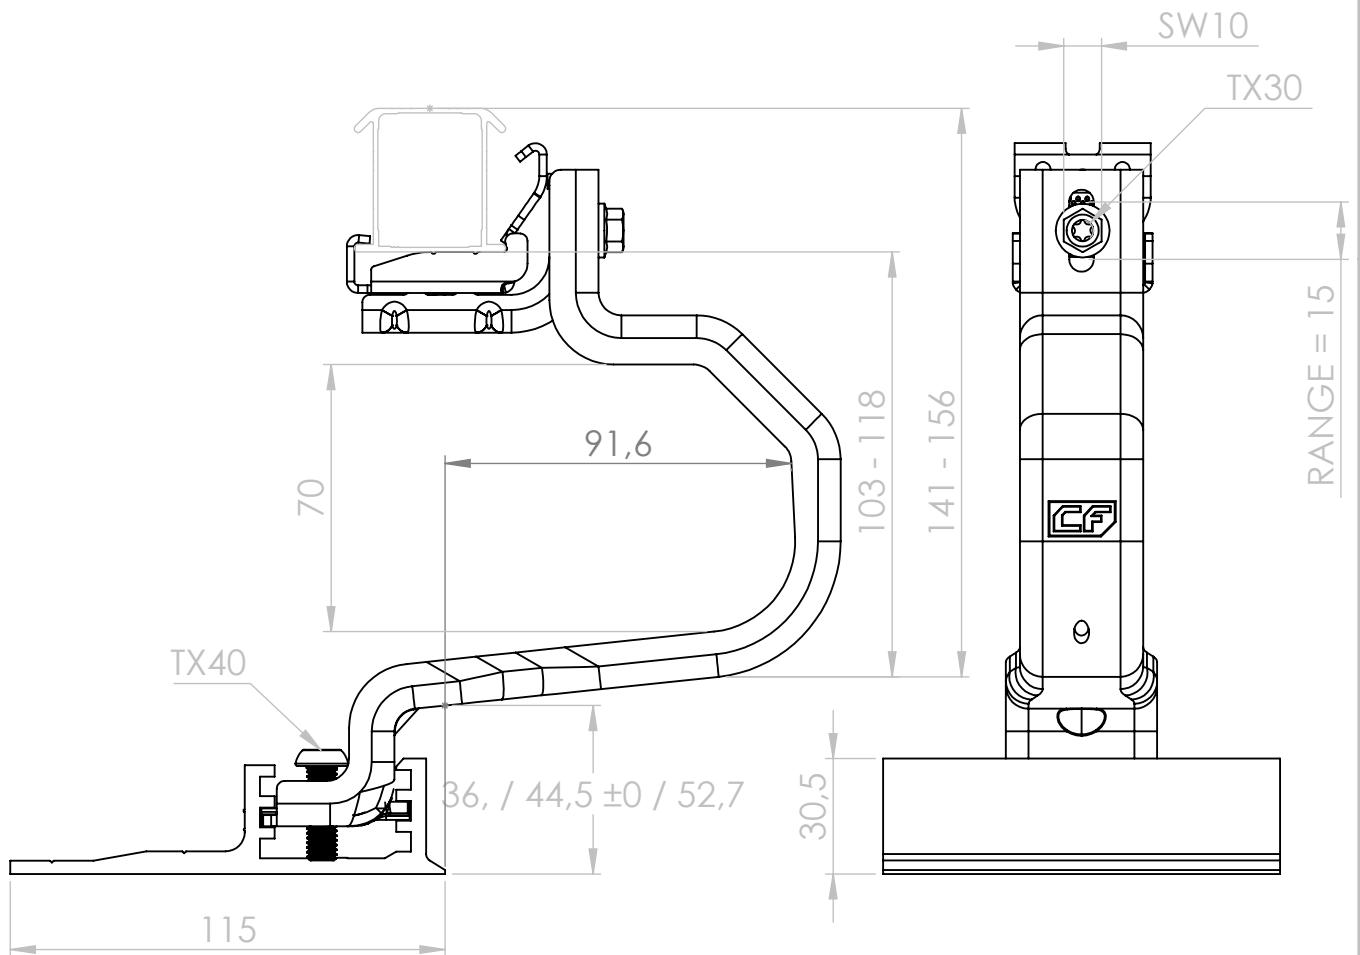

COMMERCIAL DRAWING

ESDEC

INNOVATIVE MOUNTING SYSTEMS

ESDEC BV
Londenstraat 16
7418 EE Deventer
The Netherlands

DISCLAIMER
NO RIGHTS CAN BE DERIVED FROM THE
INFORMATION PROVIDED BY THIS DOCUMENT.

PRODUCT LINE:

CF EVO

NO: 904936

TITLE:

ROOF HOOK PRO

ARTICLE NO: 1008041

Units: mm

Date: 15-11-2023

Name: GKL

Scale: 1:2

Drawn: 15-11-2023

Checked: 15-11-2023

Last mod.: 31-07-2024

JFG

DLI

Size: A4

MATERIAL:

STEEL + ALUMINIUM

COLOR INFORMATION:

METALLIC

DRAWING STATUS:

APPROVED

Revision

04