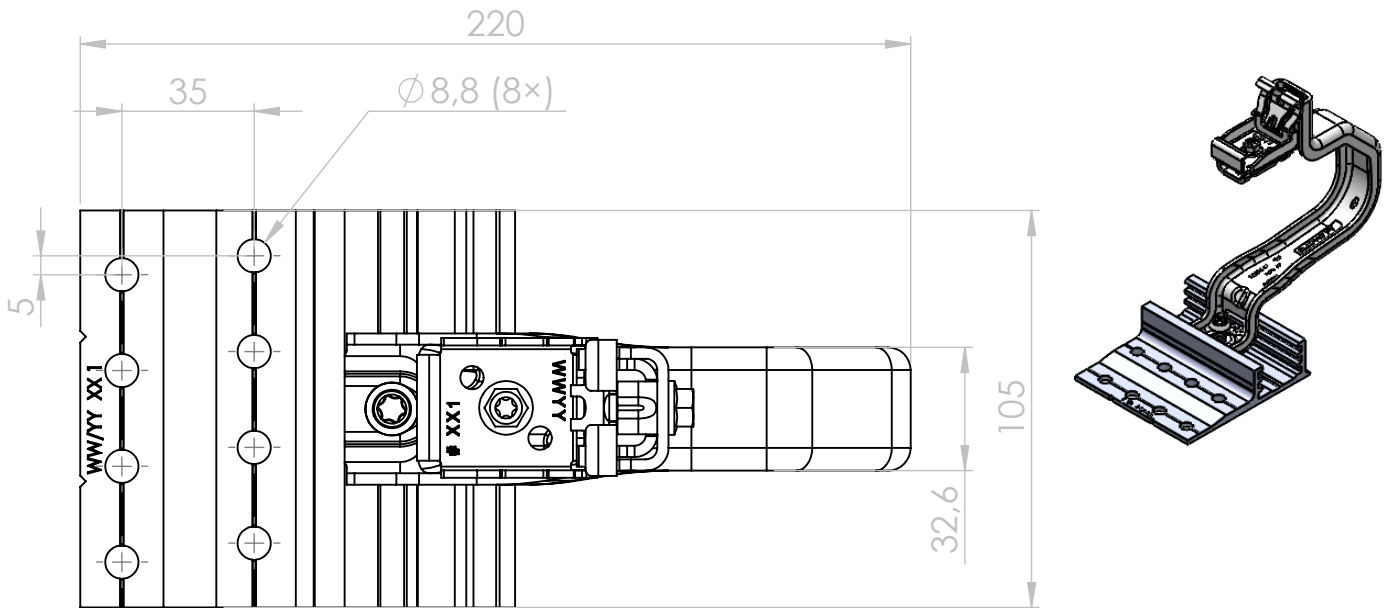

COMMERCIAL DRAWING

ESDEC

INNOVATIVE MOUNTING SYSTEMS

ESDEC BV
Londenstraat 16
7418 EE Deventer
The Netherlands

DISCLAIMER
NO RIGHTS CAN BE DERIVED FROM THE
INFORMATION PROVIDED BY THIS DOCUMENT.

PRODUCT LINE:

CF EVO

NO: 904936

TITLE:

ROOF HOOK PRO

ARTICLE NO: 1008041

Units: mm

Date: 15-11-2023

Name: GKL

Scale: 1:2

Drawn: 15-11-2023

Checked: 15-11-2023

Last mod.: 31-07-2024

JFG

DLI

Size: A4

MATERIAL: