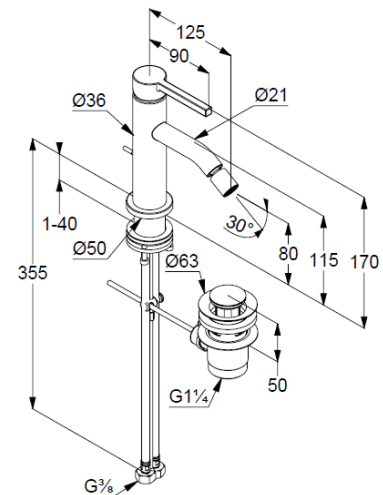

Technische Daten/ Technical Data

KLUDI NOVA FONTE
single lever bidet mixer
DN 15
Style: PURA

Ref.: 20216N115

Finishes:
N1 Brushed Bronze PVD

Product description
Manufacturer KLUDI GmbH & Co. KG
Typ: KLUDI NOVA FONTE
single lever bidet mixer
Ref.: 20216N115

bidet mixer
single lever mixer
1-hole mounted
solid lever, metal
ball joint with aerator
aerator, S-Pointer M18,5 PCA
ceramic cartridge
flow rate at 3 bar 4,5 l/min.
fixed spout
flexible hoses G3/8 DVGW approved
shank-fixing
pop up waste set G1 1/4 metal

Produktabbildung/ Product picture

Maßzeichnung/ Dimensional drawing

Durchfluss/ Flow rate