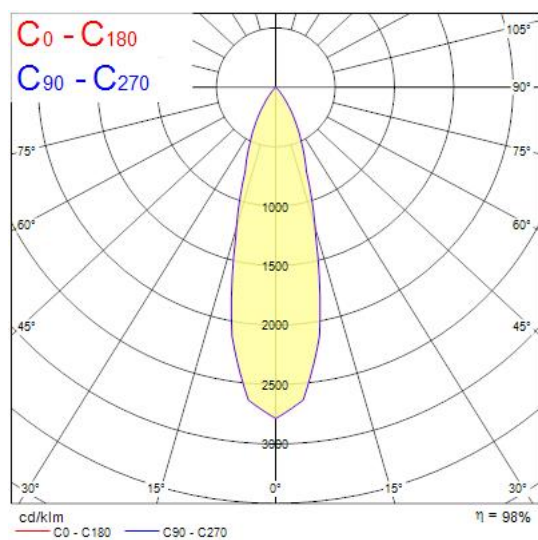

Concord

MYRIAD DECO HOUSING SPOT 3000K PHDM WHITE REF 2057985

Product EAN number

5025768579853

Warranty

5 years

Photometry