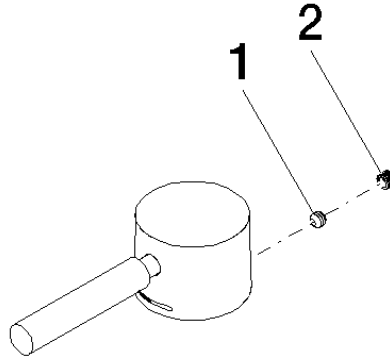

Handle for washstand deck mounting Lever 39 x 30 x 100 mm - Dark Green

SPARE PARTS

90 20 66 009 00 Product version from 4/1/2025

	Dark Green	90 20 66 009 00-31
	Chrome	90 20 66 009 00-00
	Brushed Platinum	90 20 66 009 00-06
	Platinum	90 20 66 009 00-08
	Dark Chrome	90 20 66 009 00-19
	Light Gold (PVD)	90 20 66 009 00-26
	Brushed Light Gold (PVD)	90 20 66 009 00-27
	Brushed Durabronze (23kt Gold)	90 20 66 009 00-28
	Red	90 20 66 009 00-29
	Orange	90 20 66 009 00-30
	Matte Black	90 20 66 009 00-33
	Brushed Dark Brass (PVD)	90 20 66 009 00-39
	Brushed Champagne (22kt Gold)	90 20 66 009 00-46
	Champagne (22kt Gold)	90 20 66 009 00-47
	Pastel Green	90 20 66 009 00-54
	Light Pink	90 20 66 009 00-55
	Yellow	90 20 66 009 00-59
	Grey Blue	90 20 66 009 00-61
	Light Grey	90 20 66 009 00-63
	Dark Grey	90 20 66 009 00-66
	Brushed Chrome	90 20 66 009 00-93
	Brushed Dark Platinum	90 20 66 009 00-99

## Handle for washstand deck mounting Lever 39 x 30 x 100 mm - Dark Green

SPARE PARTS

90 20 66 009 00 Product version from 4/1/2025

## Handle for washstand deck mounting Lever 39 x 30 x 100 mm - Dark Green

SPARE PARTS

90 20 66 009 00 Product version from 4/1/2025

90 20 66 009 00 Product version from 4/1/2025

Parts for other finishes can be found here: [Chrome](#)

### Spare parts list

No.	Item Number	Name	Quantity used	Delivery time
2	90 31 20 109 00 90	Plug -	1.00	14
1	90 31 11 063 00 90	Mounting Threaded pin with hexagon socket with cup point M5 x 4 mm -	1.00	14