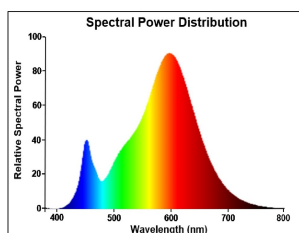

ToLEDo Retro Candle Satin

ToLEDo RT Candle V5 ST 470LM 827 B22 SL
0029481

PHOTOMETRY