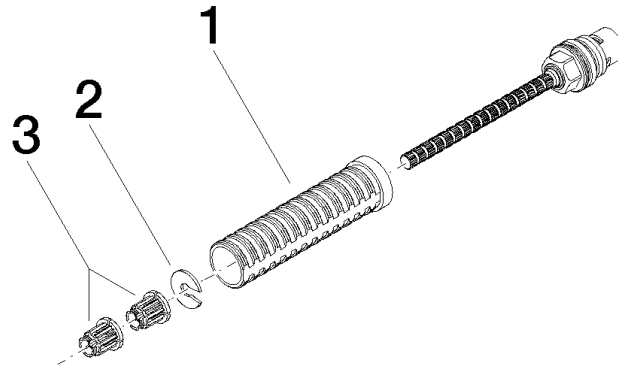

90 90 03 143 00 90

Head part clockwise closing 1/2" -

SPARE PARTS

90 90 03 143 00 90

Head part clockwise closing 1/2" -

SPARE PARTS

90 90 03 143 00 90

90 90 03 143 00 90

Spare parts list

No.	Item Number	Name	Quantity used	Delivery time
1	90 18 40 077 01 90	Sleeve -	1.00	14
2	09 16 01 026 90	Ring 19 x 19,5 x 1,5 mm -	1.00	14
3	90 12 12 002 00 90	Fixing cap white Ø 15 x 12 mm -	2.00	14