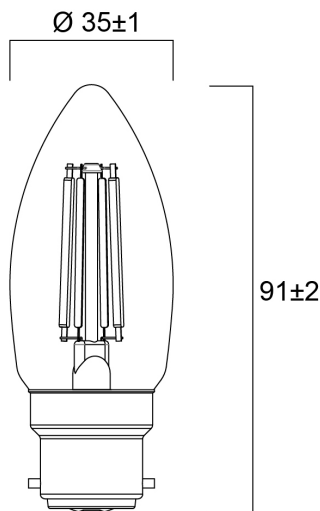

### Dimensions (mm)

## Physical data

Nominal Product Length (mm)	91
Nominal Product Diameter (mm)	35
Weight (kg)	0.021

## Packaging

Product EAN number	5410288294810
Packaging single length / height (cm)	11.0
Packaging single width (cm)	4.5
Packaging single depth (cm)	4.5
DUN14 (inner)	15410288294817
Units per outer package	6
Packaging outer length / height (cm)	14.3
Packaging outer width (cm)	9.7
Packaging outer depth (cm)	12.0