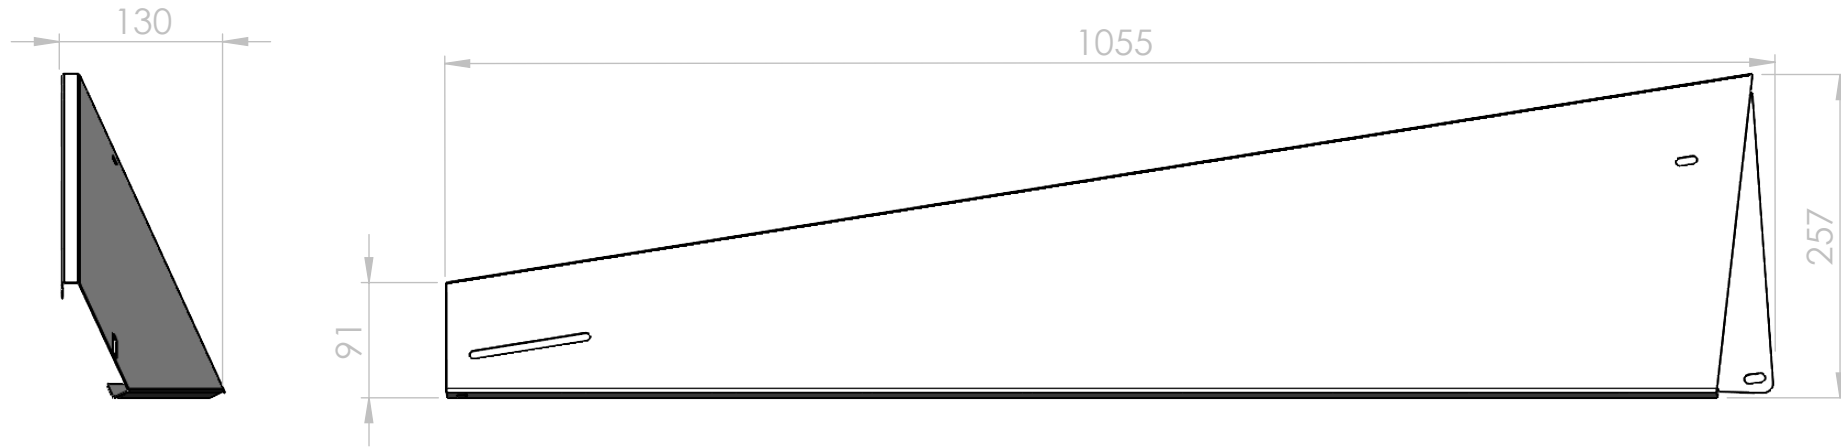

# COMMERCIAL DRAWING

FlatFix Wave Side Deflector Right 990-1070

FlatFix Wave Wind Deflector Left 990-1070

<b>ENSTALL™</b>	PRODUCT: Wave Wind Deflector Set 990-1070	
	ARTICLE NUMBER: 1009148	WEIGHT: 2.842kg
PROJECT FR2202	MATERIAL: Steel	RELEASE DATE: 14-06-2024
ENGINEERING ID: 201199	DISCLAIMER: NO RIGHTS CAN BE DERIVED FROM THE INFORMATION PROVIDED BY THIS DOCUMENT	