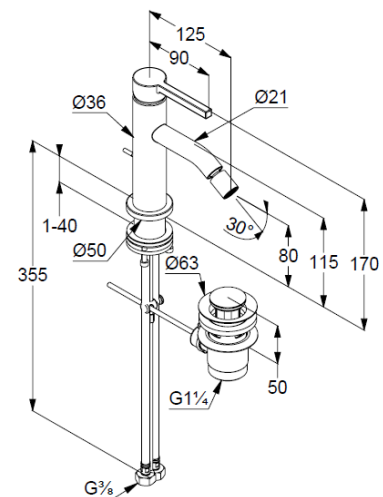

Technische Daten/ Technical Data

KLUDI NOVA FONTE
single lever bidet mixer
DN 15
Style: PURA

Ref.: 20216O115

Finishes:
O1 Matt Dove

Product description
Manufacturer KLUDI GmbH & Co. KG
Typ: KLUDI NOVA FONTE
single lever bidet mixer
Ref.: 20216O115

bidet mixer
single lever mixer
1-hole mounted
solid lever, metal
ball joint with aerator
aerator, S-Pointer M18,5 PCA
ceramic cartridge
flow rate at 3 bar 4,5 l/min.
fixed spout
flexible hoses G3/8 DVGW approved
shank-fixing
pop up waste set G1 1/4 metal

Produktabbildung/ Product picture

Maßzeichnung/ Dimensional drawing

Durchfluss/ Flow rate