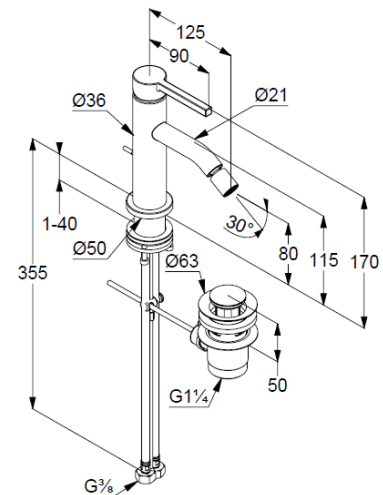

Technische Daten/ Technical Data

KLUDI NOVA FONTE
single lever bidet mixer
DN 15
Style: PURA

Ref.: 20216O215

Finishes:
O2 Matt Light Dove

Product description
Manufacturer KLUDI GmbH & Co. KG
Typ: KLUDI NOVA FONTE
single lever bidet mixer
Ref.: 20216O215

bidet mixer
single lever mixer
1-hole mounted
solid lever, metal
ball joint with aerator
aerator, S-Pointer M18,5 PCA
ceramic cartridge
flow rate at 3 bar 4,5 l/min.
fixed spout
flexible hoses G3/8 DVGW approved
shank-fixing
pop up waste set G1 1/4 metal

Produktabbildung/ Product picture

Maßzeichnung/ Dimensional drawing

Durchfluss/ Flow rate