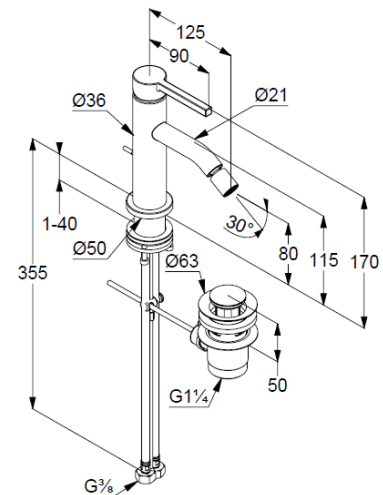

Technische Daten/ Technical Data

KLUDI NOVA FONTE
single lever bidet mixer
DN 15
Style: PURA

Ref.: 20216O315

Finishes:
O3 Matt Teal Blue

Product description
Manufacturer KLUDI GmbH & Co. KG
Typ: KLUDI NOVA FONTE
single lever bidet mixer
Ref.: 20216O315

bidet mixer
single lever mixer
1-hole mounted
solid lever, metal
ball joint with aerator
aerator, S-Pointer M18,5 PCA
ceramic cartridge
flow rate at 3 bar 4,5 l/min.
fixed spout
flexible hoses G3/8 DVGW approved
shank-fixing
pop up waste set G1 1/4 metal

Produktabbildung/ Product picture

Maßzeichnung/ Dimensional drawing

Durchfluss/ Flow rate