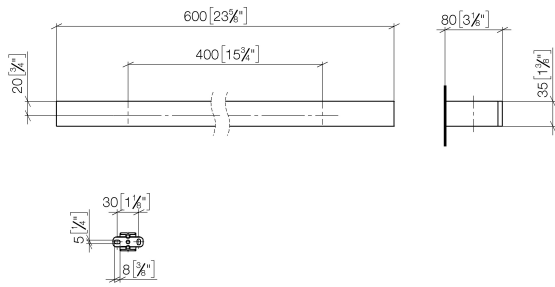

83 060 780 Product version from 3/12/2018

- gauge 400 mm
- width 600mm
- height 35 mm
- 80mm projection

	Platinum	83 060 780-08
	Chrome	83 060 780-00
	Brushed Platinum	83 060 780-06
	Dark Chrome	83 060 780-19
	Brushed Light Gold (PVD)	83 060 780-27
	Brushed Durabrass (23kt Gold)	83 060 780-28
	Brushed Gold (PVD)	83 060 780-37
	Brushed Dark Brass (PVD)	83 060 780-39
	Brushed Bronze (PVD)	83 060 780-42
	Brushed Dark Bronze (PVD)	83 060 780-43
	Brushed Champagne (22kt Gold)	83 060 780-46
	Champagne (22kt Gold)	83 060 780-47
	Brushed Dark Platinum	83 060 780-99

83 060 780 Product version from 3/12/2018

mm [inches]

83 060 780 Product version from 3/12/2018

Parts for other
finishes can be found
here: [Chrome](#)