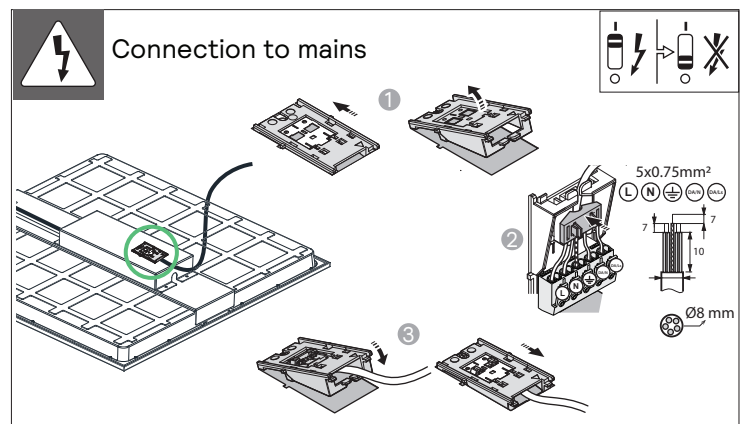

NatureConnect

by Signify

Daylight W60L60 driver Standalone

	Power (W)	Output current (A)	Voltage (V)	Dimensions LxWxH (mm)	kg
Daylight W60L60 driver Standalone	33	max. 2x 0.34	max. 60	585x114x72	1,5

-
- ATTENTION**
OBSERVE PRECAUTIONS
FOR HANDLING
ELECTROSTATIC
SENSITIVE
DEVICES
- The driver shall be installed by a qualified electrician and wired in accordance with the latest IEE electrical regulations or the national requirements.
 - If the external flexible cable or cord of this luminaire is damaged, it shall be exclusively replaced by the manufacturer, his service agent or similar qualified person in order to avoid hazard.
 - The product is IPX0 & as such is not protected against water ingress & as such we strongly recommend that the environment in which the luminaire is to be installed is suitably checked.
 - If the above advice is not taken and the luminaires are subject to water ingress, Signify cannot guarantee safe failure & product warranty will become void.