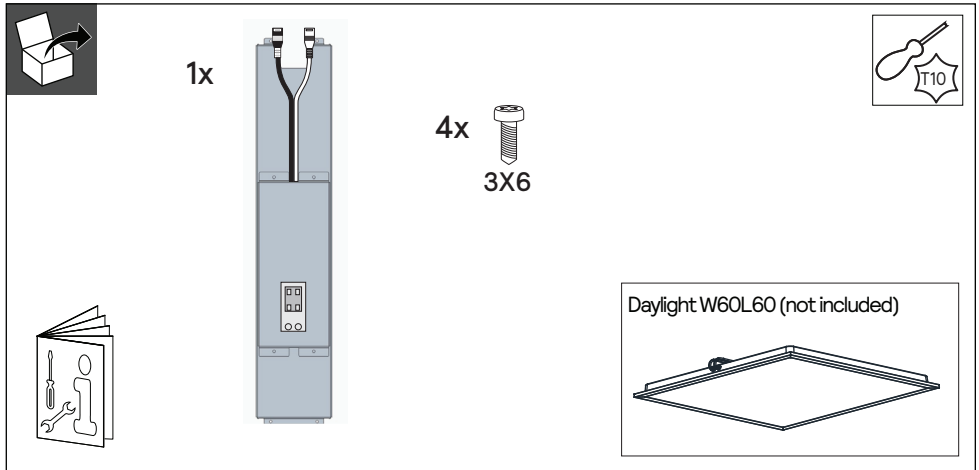

NatureConnect

by Signify

Daylight W60L60 driver Standalone

	Power (W)	Output current (A)	Voltage (V)	Dimensions LxWxH (mm)	kg
Daylight W60L60 driver Standalone	33	max. 2x 0.34	max. 60	585x114x72	1,5

-
- ATTENTION**
OBSERVE PRECAUTIONS
FOR HANDLING
ELECTROSTATIC
SENSITIVE
DEVICES
- The driver shall be installed by a qualified electrician and wired in accordance with the latest IEE electrical regulations or the national requirements.
 - If the external flexible cable or cord of this luminaire is damaged, it shall be exclusively replaced by the manufacturer, his service agent or similar qualified person in order to avoid hazard.
 - The product is IPX0 & as such is not protected against water ingress & as such we strongly recommend that the environment in which the luminaire is to be installed is suitably checked.
 - If the above advice is not taken and the luminaires are subject to water ingress, Signify cannot guarantee safe failure & product warranty will become void.