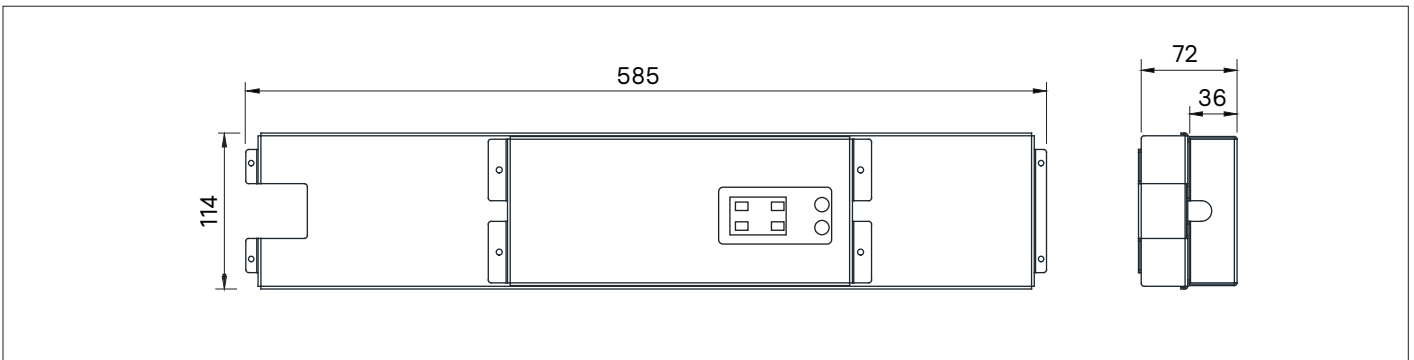

NatureConnect

by Signify

Daylight W60L60 driver Standalone

	Power (W)	Output current (A)	Voltage (V)	Dimensions LxWxH (mm)	kg
Daylight W60L60 driver Standalone	33	max. 2x 0.34	max. 60	585x114x72	1,5

-
- ATTENTION**
OBSERVE PRECAUTIONS
FOR HANDLING
ELECTROSTATIC
SENSITIVE
DEVICES
- The driver shall be installed by a qualified electrician and wired in accordance with the latest IEE electrical regulations or the national requirements.
 - If the external flexible cable or cord of this luminaire is damaged, it shall be exclusively replaced by the manufacturer, his service agent or similar qualified person in order to avoid hazard.
 - The product is IPX0 & as such is not protected against water ingress & as such we strongly recommend that the environment in which the luminaire is to be installed is suitably checked.
 - If the above advice is not taken and the luminaires are subject to water ingress, Signify cannot guarantee safe failure & product warranty will become void.