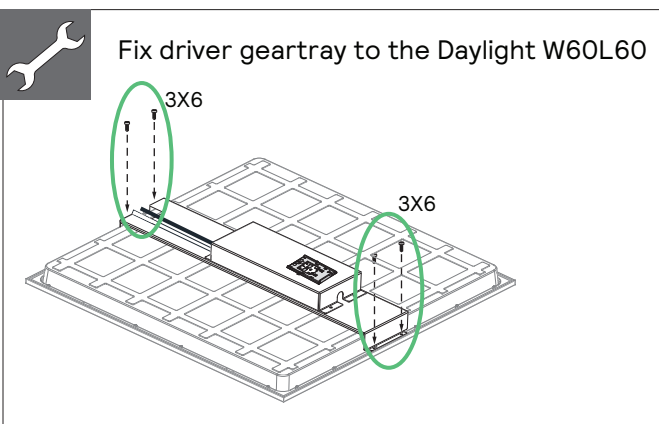

NatureConnect

by Signify

Daylight W60L60 driver Standalone

	Power (W)	Output current (A)	Voltage (V)	Dimensions LxWxH (mm)	kg
Daylight W60L60 driver Standalone	33	max. 2x 0.34	max. 60	585x114x72	1,5

-
- ATTENTION**
OBSERVE PRECAUTIONS
FOR HANDLING
ELECTROSTATIC
SENSITIVE
DEVICES
- The driver shall be installed by a qualified electrician and wired in accordance with the latest IEE electrical regulations or the national requirements.
 - If the external flexible cable or cord of this luminaire is damaged, it shall be exclusively replaced by the manufacturer, his service agent or similar qualified person in order to avoid hazard.
 - The product is IPX0 & as such is not protected against water ingress & as such we strongly recommend that the environment in which the luminaire is to be installed is suitably checked.
 - If the above advice is not taken and the luminaires are subject to water ingress, Signify cannot guarantee safe failure & product warranty will become void.