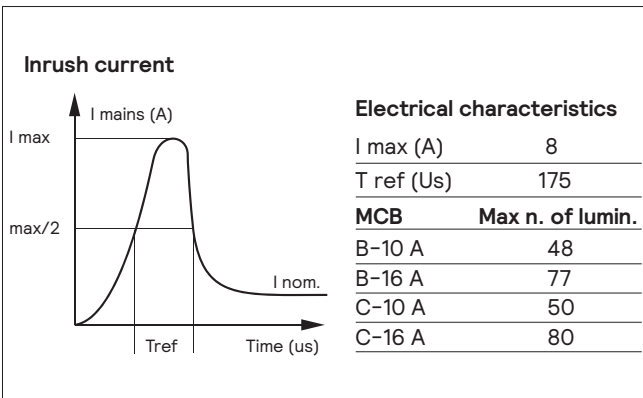

NatureConnect

by Signify

Daylight W60L60 driver Standalone

	Power (W)	Output current (A)	Voltage (V)	Dimensions LxWxH (mm)	kg
Daylight W60L60 driver Standalone	33	max. 2x 0.34	max. 60	585x114x72	1,5

-
- ATTENTION**
OBSERVE PRECAUTIONS
FOR HANDLING
ELECTROSTATIC
SENSITIVE
DEVICES
- The driver shall be installed by a qualified electrician and wired in accordance with the latest IEE electrical regulations or the national requirements.
 - If the external flexible cable or cord of this luminaire is damaged, it shall be exclusively replaced by the manufacturer, his service agent or similar qualified person in order to avoid hazard.
 - The product is IPX0 & as such is not protected against water ingress & as such we strongly recommend that the environment in which the luminaire is to be installed is suitably checked.
 - If the above advice is not taken and the luminaires are subject to water ingress, Signify cannot guarantee safe failure & product warranty will become void.