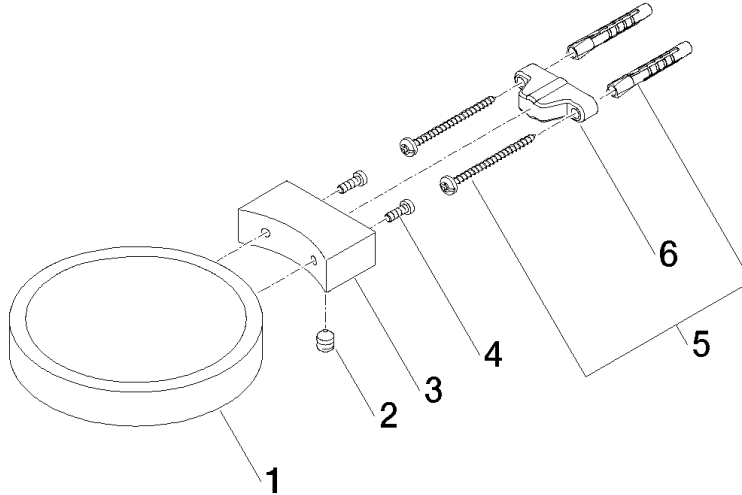

83 410 979 Product version from 10/1/2023

- width 120mm
- height 20 mm
- 145mm projection

	Brushed Platinum	83 410 979-06
	Chrome	83 410 979-00
	Platinum	83 410 979-08
	Durabress (23kt Gold)	83 410 979-09
	Dark Chrome	83 410 979-19
	Light Gold (PVD)	83 410 979-26
	Brushed Light Gold (PVD)	83 410 979-27
	Brushed Durabress (23kt Gold)	83 410 979-28
	Matte Black	83 410 979-33
	Brushed Gold (PVD)	83 410 979-37
	Brushed Dark Brass (PVD)	83 410 979-39
	Brushed Bronze (PVD)	83 410 979-42
	Brushed Dark Bronze (PVD)	83 410 979-43
	Brushed Champagne (22kt Gold)	83 410 979-46
	Champagne (22kt Gold)	83 410 979-47
	Brushed Chrome	83 410 979-93
	Brushed Dark Platinum	83 410 979-99

83 410 979 Product version from 10/1/2023

mm [inches]

83 410 979 Product version from 10/1/2023

Parts for other finishes can be found here: [Chrome](#)

Spare parts list

No.	Item Number	Name	Quantity used	Delivery time
6	09 17 20 030 90	Mounting Wall bracket 46 x 22 x 12 mm -	1.00	14
4	09 30 30 080 90	Mounting Cylinder head screw with hexagon socket Low profile M4 x 12 mm -	2.00	14
5	05 30 31 025 00 90	Mounting Bolt Round head 4,5 x 60 mm -	1.00	14
2	09 31 11 002 90	Mounting Threaded pin with hexagon socket M8 x 10 mm -	1.00	14
3	08 17 30 502-06	Holder for soap dish 60 x 34 x 20 mm - Brushed Platinum	1.00	20
1	08 17 97 570-06	Soap dish Ø 120 x 20 mm - Brushed Platinum	1.00	20