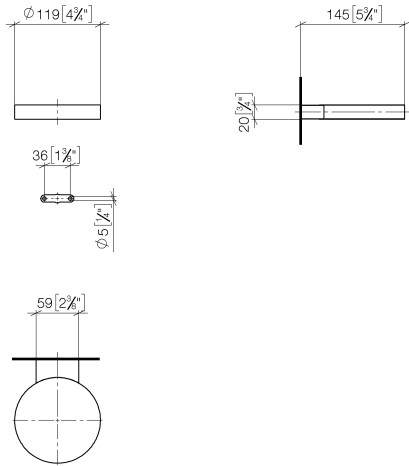

83 410 979 Product version from 10/1/2023

- width 120mm
- height 20 mm
- 145mm projection

	Brushed Platinum	83 410 979-06
	Chrome	83 410 979-00
	Platinum	83 410 979-08
	Durabress (23kt Gold)	83 410 979-09
	Dark Chrome	83 410 979-19
	Light Gold (PVD)	83 410 979-26
	Brushed Light Gold (PVD)	83 410 979-27
	Brushed Durabress (23kt Gold)	83 410 979-28
	Matte Black	83 410 979-33
	Brushed Gold (PVD)	83 410 979-37
	Brushed Dark Brass (PVD)	83 410 979-39
	Brushed Bronze (PVD)	83 410 979-42
	Brushed Dark Bronze (PVD)	83 410 979-43
	Brushed Champagne (22kt Gold)	83 410 979-46
	Champagne (22kt Gold)	83 410 979-47
	Brushed Chrome	83 410 979-93
	Brushed Dark Platinum	83 410 979-99

83 410 979 Product version from 10/1/2023

mm [inches]

83 410 979 Product version from 10/1/2023

Parts for other finishes can be found here: [Chrome](#)

Spare parts list

No.	Item Number	Name	Quantity used	Delivery time
6	09 17 20 030 90	Mounting Wall bracket 46 x 22 x 12 mm -	1.00	14
4	09 30 30 080 90	Mounting Cylinder head screw with hexagon socket Low profile M4 x 12 mm -	2.00	14
5	05 30 31 025 00 90	Mounting Bolt Round head 4,5 x 60 mm -	1.00	14
2	09 31 11 002 90	Mounting Threaded pin with hexagon socket M8 x 10 mm -	1.00	14
3	08 17 30 502-06	Holder for soap dish 60 x 34 x 20 mm - Brushed Platinum	1.00	20
1	08 17 97 570-06	Soap dish Ø 120 x 20 mm - Brushed Platinum	1.00	20