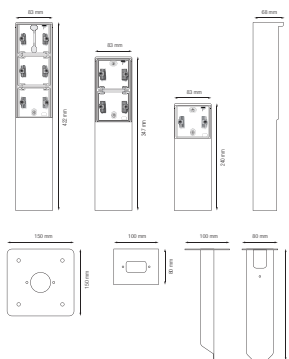

# Splashproof garden post with spike for two Niko Hydro functions, black

761-36820

4 year warranty

The garden post can hold two Niko Hydro functions of your choice. It has an IP55 protection degree and is equipped with a spike that needs to be driven directly into the earth. Its functional and beautiful design makes the garden post a perfect fit for outdoor areas, such as on terraces and in outdoor kitchens. Moreover, the entire unit is splashproof, which makes it extremely well-suited for use in damp areas and in demanding environments. Please note that the adapter frame XXX-85000 must be used to build 45 x 45 mm functions, such as data modules, telephone sockets, audio connections and TV/FM sockets, into the garden post.

## Technical data

Splashproof garden post with spike for two Niko Hydro functions, black. Handmade product: small deviations in form may occur

- Function: – wall socket outlet
  - contact buses with a large contact surface that do not rest on the base in order to be connected
- Number of mechanisms: 2
- Protection degree: IP55 for the combination of a function and a splashproof mounting box
- Impact resistance: The combination of a Hydro mechanism and a flush- or surface-mounting box has an impact resistance of IK07 with a minimum temperature of -25 °C and a maximum temperature of 55 °C
- Colour: The base material is coloured in mass, black (RAL 9005)
- Dimensions (HxWxD): 347 x 83 x 68 mm
- Certification marks: SEMKO, ÖVE
- Marking: CE
- Material housing: stainless steel

## Dimensions

**niko**