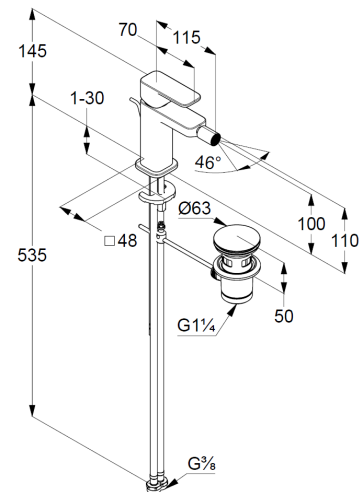

## Technische Daten/ Technical Data

KLUDI RENON  
single lever bidet mixer  
DN 15

Ref.: 422160575

Finishes:  
05 chrome

Product description  
Manufacturer KLUDI GmbH & Co. KG  
Typ: KLUDI RENON  
single lever bidet mixer  
Ref.: 422160575

bidet mixer  
single lever mixer  
1-hole mounted  
solid lever, metal  
aerator M16 PCA  
ball joint with aerator  
ceramic cartridge with hot water safety device  
flow rate at 3 bar 4,5 l/min.  
flexible hoses G3/8 DVGW approved  
rapid installation set  
pop up waste set G1 1/4 metal

### Produktabbildung/ Product picture

### Maßzeichnung/ Dimensional drawing