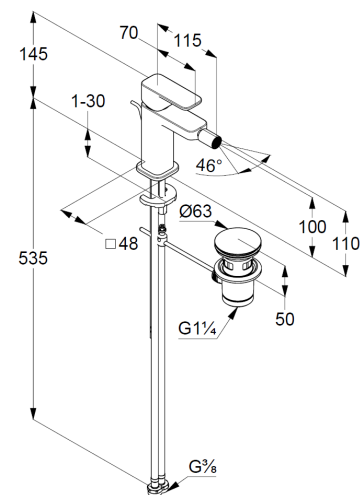

## Technische Daten/ Technical Data

KLUDI RENON  
single lever bidet mixer  
DN 15

Ref.: 422163975

Finishes:  
39 matt black

Product description  
Manufacturer KLUDI GmbH & Co. KG  
Typ: KLUDI RENON  
single lever bidet mixer  
Ref.: 422163975

bidet mixer  
single lever mixer  
1-hole mounted  
solid lever, metal  
aerator M16 PCA  
ball joint with aerator  
ceramic cartridge with hot water safety device  
flow rate at 3 bar 4,5 l/min.  
flexible hoses G3/8 DVGW approved  
rapid installation set  
pop up waste set G1 1/4 metal

### Produktabbildung/ Product picture

### Maßzeichnung/ Dimensional drawing