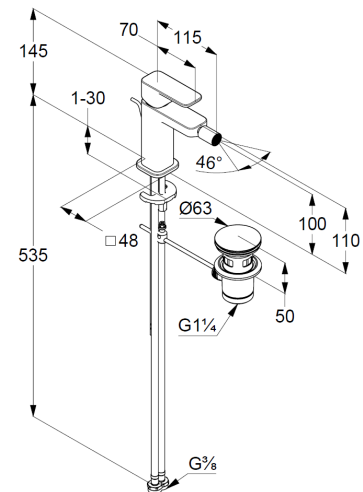

Technische Daten/ Technical Data

KLUDI RENON
single lever bidet mixer
DN 15

Ref.: 422165375

Finishes:
53 matt white

Product description
Manufacturer KLUDI GmbH & Co. KG
Typ: KLUDI RENON
single lever bidet mixer
Ref.: 422165375

bidet mixer
single lever mixer
1-hole mounted
solid lever, metal
aerator M16 PCA
ball joint with aerator
ceramic cartridge with hot water safety device
flow rate at 3 bar 4,5 l/min.
flexible hoses G3/8 DVGW approved
rapid installation set
pop up waste set G1 1/4 metal

Produktabbildung/ Product picture

Maßzeichnung/ Dimensional drawing

Durchfluss/ Flow rate