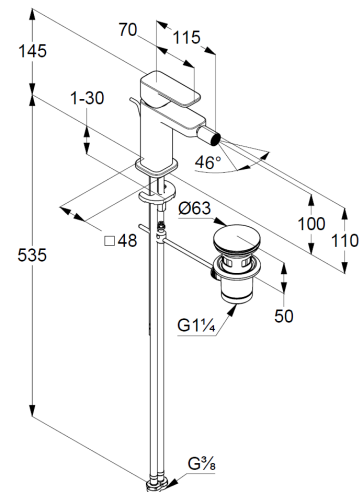

Technische Daten/ Technical Data

KLUDI RENON
single lever bidet mixer
DN 15

Ref.: 42216N075

Finishes:
NO Brushed Gold (18) PVD

Product description
Manufacturer KLUDI GmbH & Co. KG
Typ: KLUDI RENON
single lever bidet mixer
Ref.: 42216N075

bidet mixer
single lever mixer
1-hole mounted
solid lever, metal
aerator M16 PCA
ball joint with aerator
ceramic cartridge with hot water safety device
flow rate at 3 bar 4,5 l/min.
flexible hoses G3/8 DVGW approved
rapid installation set
pop up waste set G1 1/4 metal
EU taxonomy: max. 6 l/min. -
Substantial Contribution (SC) possible

Produktabbildung/ Product picture

Maßzeichnung/ Dimensional drawing

Durchfluss/ Flow rate