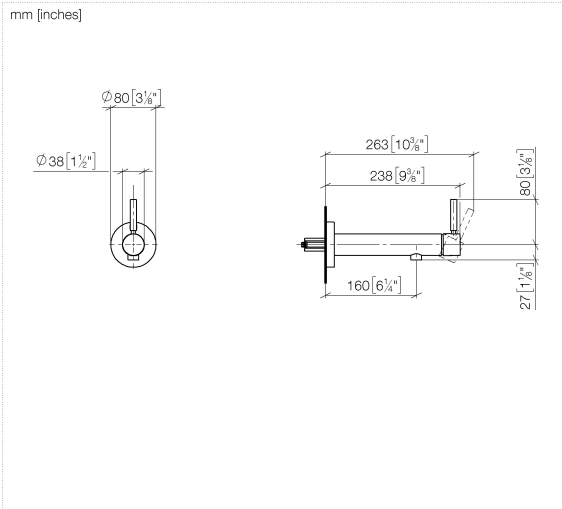

META Wall-mounted single-lever basin mixer without pop-up waste - Brushed Dark Platinum

META

36 805 661 Product version from 4/1/2024

- 160mm projection
- fixed spout
- circular, air-enriched flow
- hole diameter 60 mm
- rosette Ø 78 mm
- max. spout flow rate 5.7 l/min
- with single-point mounting

36 805 661 Product version from 4/1/2024

Flow rate chart

Codes & Standards

DIN 4109

ISO 3822

Ü-Zeichen

META Wall-mounted single-lever basin mixer without pop-up waste - Brushed
Dark Platinum

META

36 805 661 Product version from 4/1/2024

Certificates and sustainability

LGA_38	EPD-DOR-20230287 -IBA1-EN Environmental.prod uct-declarat
--------	--

Spare parts list

No.	Item Number	Name	Quantity used	Delivery time
10	90 23 01 168 00-99	Aerator Ø 19 x 22 mm, 5,68 l/min. - Brushed Dark Platinum	1.00	40
4	09 31 11 144 90	Mounting Threaded pin with hexagon socket with point M6 x 10 mm -	1.00	14
9	90 20 66 024 00-99	Handle for washstand wall mounting Lever Ø 30 x 30 x 100 mm - Brushed Dark Platinum	1.00	40
2	90 24 01 046 01 90	Connection Guide sleeve complete -	2.00	14
7	09 14 10 120 90	O-Ring NBR 885 26,7 x 1,78 mm -	1.00	14
3	90 27 66 026 00-99	Rosette round 80 x 80 x 16 mm - Brushed Dark Platinum	1.00	40
11	90 30 30 229 00 90	Mounting Oval-head screw M5 x 40 mm -	2.00	14
6	09 24 04 266 90	Mounting Ø 28 x 10,8 mm -	1.00	14
5	90 15 05 044 00 90	Cartridge Ø 25 x 51 mm -	1.00	14
1	90 30 11 232 00 90	Wall disc 66,5 x 157 x 35 mm -	1.00	14
8	09 28 30 043-99	Cover Ø 35,7 x 13 mm - Brushed Dark Platinum	1.00	40