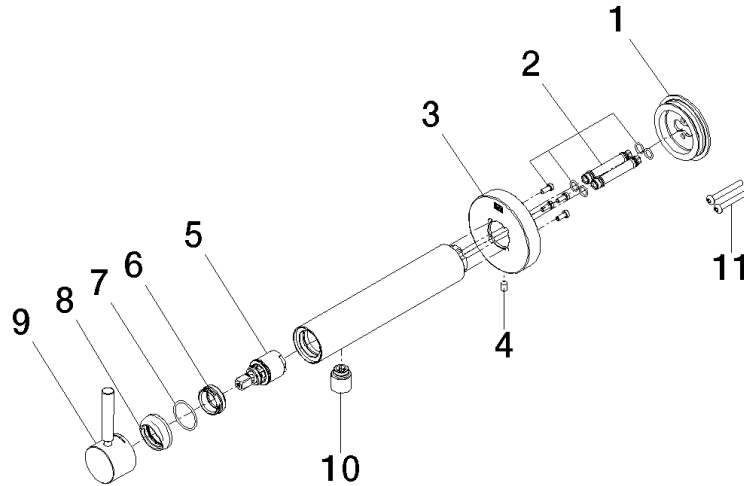

META Wall-mounted single-lever basin mixer without pop-up waste - Brushed Dark Platinum

META

36 805 661 Product version from 4/1/2024

- 160mm projection
- fixed spout
- circular, air-enriched flow
- hole diameter 60 mm
- rosette Ø 78 mm
- max. spout flow rate 5.7 l/min
- with single-point mounting

36 805 661 Product version from 4/1/2024

Flow rate chart

Codes & Standards

DIN 4109

ISO 3822

Ü-Zeichen

META Wall-mounted single-lever basin mixer without pop-up waste - Brushed
Dark Platinum

META

36 805 661 Product version from 4/1/2024

Certificates and sustainability

LGA_38	EPD-DOR-20230287 -IBA1-EN Environmental.prod uct-declarat
--------	--

Spare parts list

No.	Item Number	Name	Quantity used	Delivery time
10	90 23 01 168 00-99	Aerator Ø 19 x 22 mm, 5,68 l/min. - Brushed Dark Platinum	1.00	40
4	09 31 11 144 90	Mounting Threaded pin with hexagon socket with point M6 x 10 mm -	1.00	14
9	90 20 66 024 00-99	Handle for washstand wall mounting Lever Ø 30 x 30 x 100 mm - Brushed Dark Platinum	1.00	40
2	90 24 01 046 01 90	Connection Guide sleeve complete -	2.00	14
7	09 14 10 120 90	O-Ring NBR 885 26,7 x 1,78 mm -	1.00	14
3	90 27 66 026 00-99	Rosette round 80 x 80 x 16 mm - Brushed Dark Platinum	1.00	40
11	90 30 30 229 00 90	Mounting Oval-head screw M5 x 40 mm -	2.00	14
6	09 24 04 266 90	Mounting Ø 28 x 10,8 mm -	1.00	14
5	90 15 05 044 00 90	Cartridge Ø 25 x 51 mm -	1.00	14
1	90 30 11 232 00 90	Wall disc 66,5 x 157 x 35 mm -	1.00	14
8	09 28 30 043-99	Cover Ø 35,7 x 13 mm - Brushed Dark Platinum	1.00	40