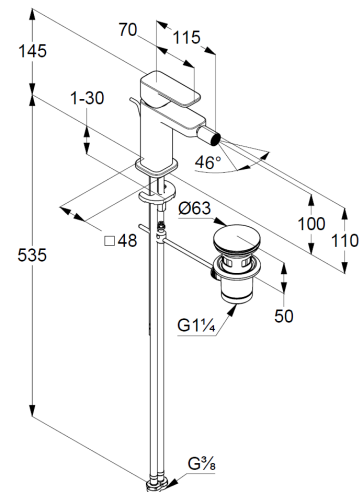

# Technische Daten/ Technical Data

KLUDI RENON  
single lever bidet mixer  
DN 15

Ref.: 42216N275

Finishes:  
N2 Brushed Gunmetal PVD

Product description  
Manufacturer KLUDI GmbH & Co. KG  
Typ: KLUDI RENON  
single lever bidet mixer  
Ref.: 42216N275

bidet mixer  
single lever mixer  
1-hole mounted  
solid lever, metal  
aerator M16 PCA  
ball joint with aerator  
ceramic cartridge with hot water safety device  
flow rate at 3 bar 4,5 l/min.  
flexible hoses G3/8 DVGW approved  
rapid installation set  
pop up waste set G1 1/4 metal  
EU taxonomy: max. 6 l/min. -  
Substantial Contribution (SC) possible

## Produktabbildung/ Product picture

## Maßzeichnung/ Dimensional drawing