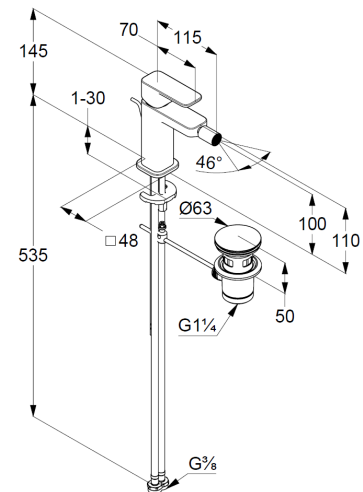

Technische Daten/ Technical Data

KLUDI RENON
single lever bidet mixer
DN 15

Ref.: 42216N575

Finishes:
N5 Stainless Brushed Nickel PVD

Product description
Manufacturer KLUDI GmbH & Co. KG
Typ: KLUDI RENON
single lever bidet mixer
Ref.: 42216N575

bidet mixer
single lever mixer
1-hole mounted
solid lever, metal
aerator M16 PCA
ball joint with aerator
ceramic cartridge with hot water safety device
flow rate at 3 bar 4,5 l/min.
flexible hoses G3/8 DVGW approved
rapid installation set
pop up waste set G1 1/4 metal
EU taxonomy: max. 6 l/min. -
Substantial Contribution (SC) possible

Produktabbildung/ Product picture

Maßzeichnung/ Dimensional drawing

Durchfluss/ Flow rate