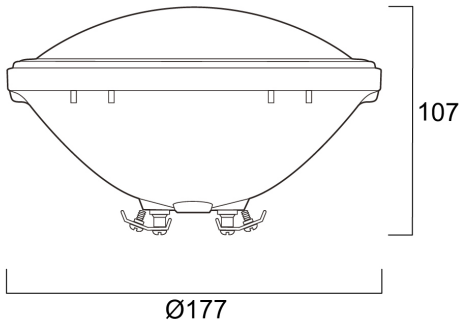

Product Overview

Product name	PAR56 SP LED White Superia 2000lm
Technology	LED
Watt (Rated) (W)	20
Cap/Base	N/A
Fixture rating	Enclosed
Fixture luminous flux (lm)	2000
Colour temperature (K)	6500
Light colour	Daylight
CRI (Ra)	80
Colour Variation Initial (SDCM)	6
Photobiological Risk Group	RG1
Total power consumption (W)	20
Electrical protection	Class III
IP rating	IP68
IK rating	IK00
Product EAN number	5410288606507
Warranty	3 years

Technical drawings

Data table

GENERAL DATA

Product name	PAR56 SP LED White Superia 2000lm
Technology	LED
Watt (Rated) (W)	20
Cap/Base	N/A
Fixture rating	Enclosed
Warranty	3 years

OPTICAL DATA

Fixture luminous flux (lm)	2000
Colour temperature (K)	6500
Light colour	Daylight
CRI (Ra)	80
Colour Variation Initial (SDCM)	6
Luminous Intensity (cd)	870
Photobiological Risk Group	RG1

LIFETIME DATA

Average life (Rated) (h)	25000
--------------------------	-------

PHYSICAL DATA

IP rating	IP68
IK rating	IK00
Nominal Product Diameter (mm)	176
Weight (kg)	0.552

PACKAGING

Single packaging type	Carton
Product EAN number	5410288606507
Packaging single width (cm)	15.0
Packaging single depth (cm)	16.3
DUN14 (outer)	15410288606504
Packaging outer length / height (cm)	46.5