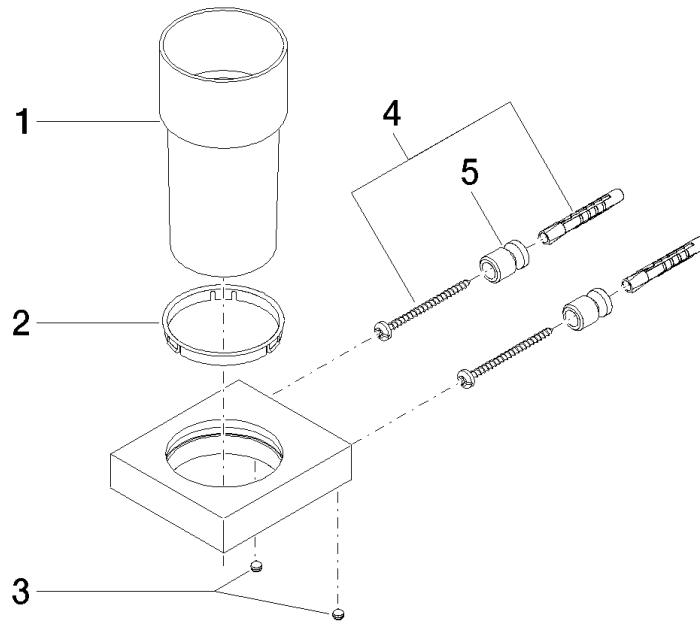

Tumbler holder , wall model - Brushed Platinum

SERIES SPECIFIC

83 400 780 Product version from 4/1/2025

- crystal glass
- width 75mm
- height 118 mm
- 85mm projection

	Brushed Platinum	83 400 780-06
	Chrome	83 400 780-00
	Platinum	83 400 780-08
	Dark Chrome	83 400 780-19
	Brushed Light Gold (PVD)	83 400 780-27
	Brushed Durabrass (23kt Gold)	83 400 780-28
	Brushed Gold (PVD)	83 400 780-37
	Brushed Dark Brass (PVD)	83 400 780-39
	Brushed Bronze (PVD)	83 400 780-42
	Brushed Dark Bronze (PVD)	83 400 780-43
	Brushed Champagne (22kt Gold)	83 400 780-46
	Champagne (22kt Gold)	83 400 780-47
	Brushed Dark Platinum	83 400 780-99

83 400 780 Product version from 4/1/2025

mm [inches]

83 400 780 Product version from 4/1/2025

Parts for other finishes can be found here: [Chrome](#)

Spare parts list

No.	Item Number	Name	Quantity used	Delivery time
1	90 90 00 008 00 84	Crystal tumbler -	1.00	14
2	08 28 10 500 91	Guide ring without lug Ø 57 x 7 mm -	1.00	14
4	05 17 20 726 02 90	Attachment set -	2.00	14
5	08 17 20 726 90	Holder Wall mounting Ø 13,5 x 20 mm -	2.00	14
3	09 31 11 148 90	Mounting Threaded pin with hexagon socket with point M5 x 4 mm -	2.00	14