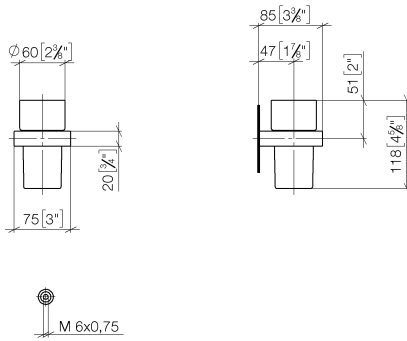

Tumbler holder , wall model - Brushed Platinum

SERIES SPECIFIC

83 400 780 Product version from 4/1/2025

- crystal glass
- width 75mm
- height 118 mm
- 85mm projection

	Brushed Platinum	83 400 780-06
	Chrome	83 400 780-00
	Platinum	83 400 780-08
	Dark Chrome	83 400 780-19
	Brushed Light Gold (PVD)	83 400 780-27
	Brushed Durabrass (23kt Gold)	83 400 780-28
	Brushed Gold (PVD)	83 400 780-37
	Brushed Dark Brass (PVD)	83 400 780-39
	Brushed Bronze (PVD)	83 400 780-42
	Brushed Dark Bronze (PVD)	83 400 780-43
	Brushed Champagne (22kt Gold)	83 400 780-46
	Champagne (22kt Gold)	83 400 780-47
	Brushed Dark Platinum	83 400 780-99

83 400 780 Product version from 4/1/2025

mm [inches]

83 400 780 Product version from 4/1/2025

Parts for other finishes can be found here: [Chrome](#)

Spare parts list

No.	Item Number	Name	Quantity used	Delivery time
1	90 90 00 008 00 84	Crystal tumbler -	1.00	14
2	08 28 10 500 91	Guide ring without lug Ø 57 x 7 mm -	1.00	14
4	05 17 20 726 02 90	Attachment set -	2.00	14
5	08 17 20 726 90	Holder Wall mounting Ø 13,5 x 20 mm -	2.00	14
3	09 31 11 148 90	Mounting Threaded pin with hexagon socket with point M5 x 4 mm -	2.00	14