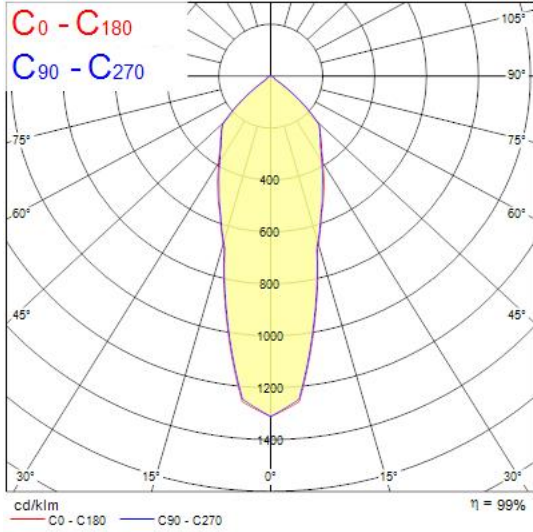

Photometry