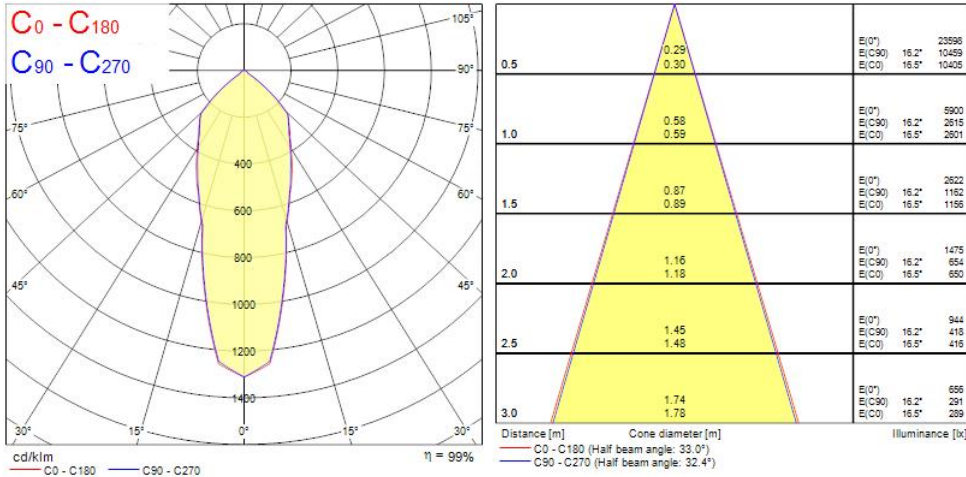

START SPOT SCOOP 4500LM 940 MB WHITE 0060587

Photometry