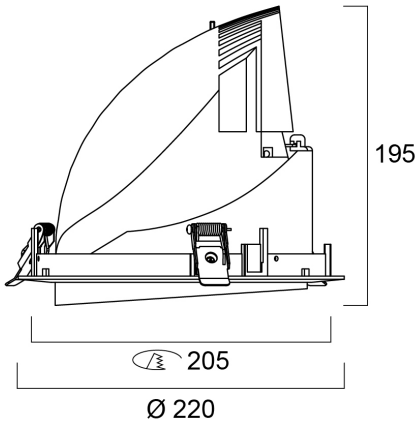

START SPOT SCOOP 4500LM 940 MB WHITE 0060587

Features

- Recessed Adjustable Accent Downlight, integrated LED, die cast aluminium body, Ø205mm cut-out, CCT 4000K, SDCM<3, CRI90, 4500lm, total power consumption 48W, resulting in 94lm/W.

Product Overview

Product name	START SPOT SCOOP 4500LM 940 MB WHITE
Technology	LED
Housing	Aluminium
Environment	Indoor
E-number FI	4276984
Fixture luminous flux (lm)	4500
Luminaire efficacy (lm/W)	94
Colour temperature (K)	4000
Light colour	Neutral White
CRI (Ra)	90
Colour Variation Initial (SDCM)	3
Photobiological Risk Group	RG1
Total power consumption (W)	48
Electrical protection	Class II
LED Flickering Rate	Medium (21% - 40%)
Housing colour	RAL 9016 - Traffic white / Bezel
IP rating	IP40/20
IK rating	IK03
Product EAN number	5410288605876
Warranty	5 years
Colour Code	940

START SPOT SCOOP 4500LM 940 MB WHITE 0060587

Photometry

Technical drawings

Data table

GENERAL DATA

Product name

START SPOT SCOOP 4500LM 940 MB WHITE

START SPOT SCOOP 4500LM 940 MB WHITE 0060587