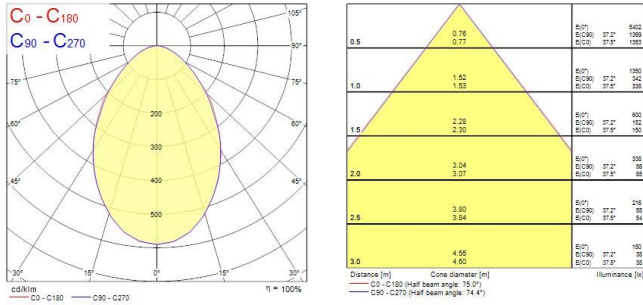

Insaver HO Topper LED II 225

Insaver HO Topper LED II 225 RO 25W NW
3033949

PHOTOMETRY

TECHNICAL DRAWINGS