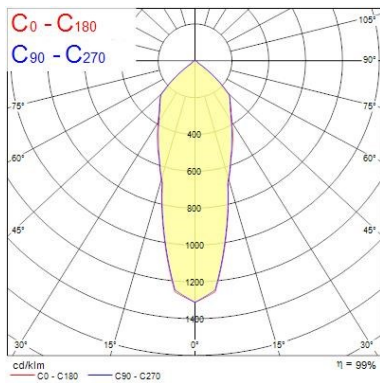

Start Spot Scoop

START SPOT SCOOP 4500LM 940 MB WHITE
0060587

Safety data

Optimal operating condition (°C)	-10-40

PHOTOMETRY

Distance [m]	Cone diameter [m]	E_c(0°) [lx]	E_c(C90) [lx]	E_c(C0) [lx]
0.5	0.30 0.30	2398	16.2° 10459	16.2° 10459
1.0	0.59 0.59	590	16.2° 2615	16.2° 2615
1.5	0.87 0.89	252	16.2° 1162	16.2° 1162
2.0	1.15 1.18	147	16.2° 654	16.2° 654
2.5	1.45 1.48	94	16.2° 418	16.2° 418
3.0	1.74 1.79	66	16.2° 291	16.2° 291

Distance [m]   Cone diameter [m]   Illuminance [lx]

— C0 - C180 (Half beam angle: 33.0°)
— C90 - C270 (Half beam angle: 32.4°)

TECHNICAL DRAWINGS