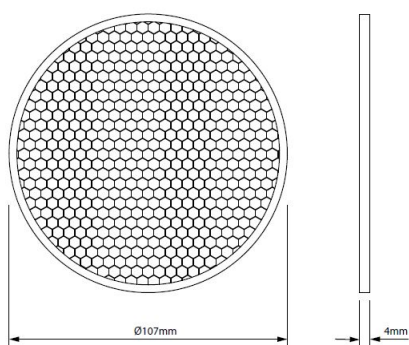

Technical drawings