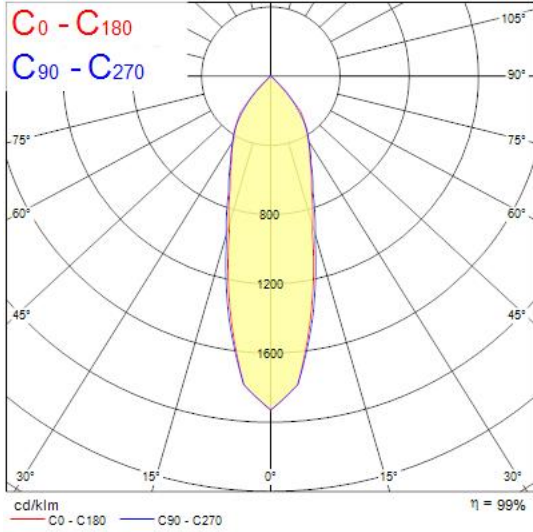

## START SPOT SCOOP 1950LM 940 MB WHITE 0060583

### Features

- Recessed Adjustable Accent Downlight, integrated LED, die cast aluminium body, Ø155mm cut-out, CCT 4000K, SDCM<3, CRI90, 1950lm, total power consumption 20W, resulting in 98lm/W.

### Product Overview

Product name	START SPOT SCOOP 1950LM 940 MB WHITE
Technology	LED
Housing	Aluminium
Environment	Indoor
E-number FI	4276980
Fixture luminous flux (lm)	1950
Luminaire efficacy (lm/W)	98
Colour temperature (K)	4000
Light colour	Neutral White
CRI (Ra)	90
Colour Variation Initial (SDCM)	3
Photobiological Risk Group	RG1
Total power consumption (W)	20
Electrical protection	Class II
LED Flickering Rate	Medium (21% - 40%)
Housing colour	RAL 9016 - Traffic white / Bezel
IP rating	IP40/20
IK rating	IK03
Product EAN number	5410288605838
Warranty	5 years
Colour Code	940

## Photometry