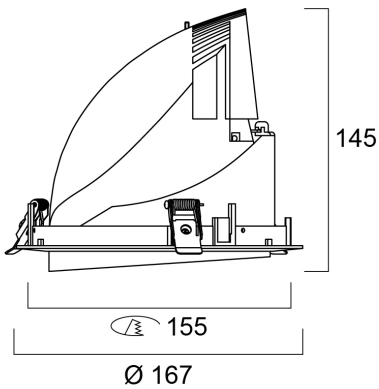

START SPOT SCOOP 1950LM 940 MB WHITE 0060583

Features

- Recessed Adjustable Accent Downlight, integrated LED, die cast aluminium body, Ø155mm cut-out, CCT 4000K, SDCM<3, CRI90, 1950lm, total power consumption 20W, resulting in 98lm/W.

Product Overview

Product name	START SPOT SCOOP 1950LM 940 MB WHITE
Technology	LED
Housing	Aluminium
Environment	Indoor
E-number FI	4276980
Fixture luminous flux (lm)	1950
Luminaire efficacy (lm/W)	98
Colour temperature (K)	4000
Light colour	Neutral White
CRI (Ra)	90
Colour Variation Initial (SDCM)	3
Photobiological Risk Group	RG1
Total power consumption (W)	20
Electrical protection	Class II
LED Flickering Rate	Medium (21% - 40%)
Housing colour	RAL 9016 - Traffic white / Bezel
IP rating	IP40/20
IK rating	IK03
Product EAN number	5410288605838
Warranty	5 years
Colour Code	940

Photometry

Technical drawings

Data table

GENERAL DATA

Product name

START SPOT SCOOP 1950LM 940 MB WHITE

START SPOT SCOOP 1950LM 940 MB WHITE 0060583

Technology	LED
Housing	Aluminium
Environment	Indoor
Operating temperature range (°C)	-10°C...+40°C
Performance ambient temperature Tq (°C)	25
E-number FI	4276980
Warranty	5 years

PACKAGING

Single packaging type	Carton
Product EAN number	5410288605838
Packaging single width (cm)	20.0
Packaging single depth (cm)	15.1
DUN14 (outer)	15410288605835
Packaging outer length / height (cm)	49.6