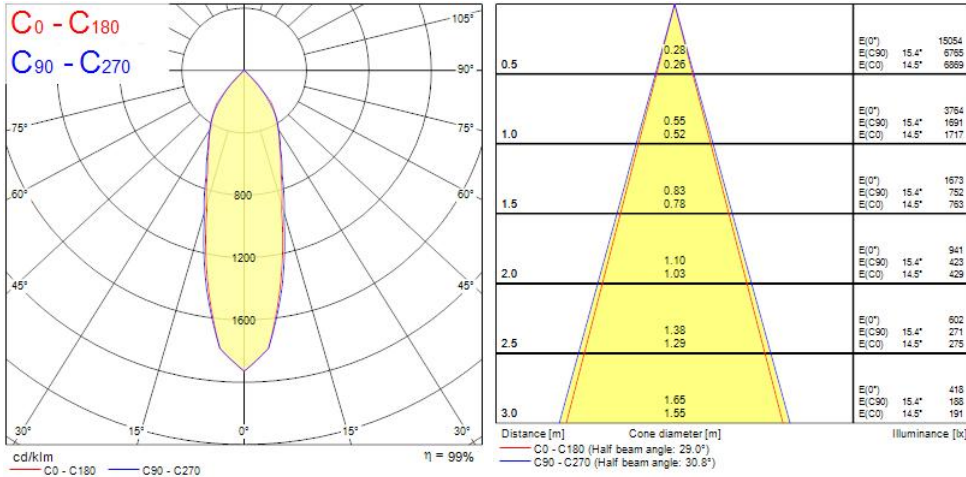

START SPOT SCOOP 1950LM 940 MB WHITE 0060583

Features

- Recessed Adjustable Accent Downlight, integrated LED, die cast aluminium body, Ø155mm cut-out, CCT 4000K, SDCM<3, CRI90, 1950lm, total power consumption 20W, resulting in 98lm/W.

Product Overview

Product name	START SPOT SCOOP 1950LM 940 MB WHITE
Technology	LED
Housing	Aluminium
Environment	Indoor
E-number FI	4276980
Fixture luminous flux (lm)	1950
Luminaire efficacy (lm/W)	98
Colour temperature (K)	4000
Light colour	Neutral White
CRI (Ra)	90
Colour Variation Initial (SDCM)	3
Photobiological Risk Group	RG1
Total power consumption (W)	20
Electrical protection	Class II
LED Flickering Rate	Medium (21% - 40%)
Housing colour	RAL 9016 - Traffic white / Bezel
IP rating	IP40/20
IK rating	IK03
Product EAN number	5410288605838
Warranty	5 years
Colour Code	940

Photometry

Technical drawings

Data table

GENERAL DATA

Product name

START SPOT SCOOP 1950LM 940 MB WHITE

START SPOT SCOOP 1950LM 940 MB WHITE 0060583

Technology	LED
Housing	Aluminium
Environment	Indoor
Operating temperature range (°C)	-10°C...+40°C
Performance ambient temperature Tq (°C)	25
E-number FI	4276980
Warranty	5 years

START SPOT SCOOP 1950LM 940 MB WHITE 0060583

LIFETIME DATA

Lifespan L70 B50	50000
Lifespan L80 B20	32000
Lifespan L90 B10	15000

PHYSICAL DATA

Housing colour	RAL 9016 - Traffic white / Bezel
IP rating	IP40/20
IK rating	IK03
Diffuser finish	Transparent
Diffuser material	Glass
Nominal Product Length (mm)	167
Nominal Product Width (mm)	167
Weight (kg)	1.469