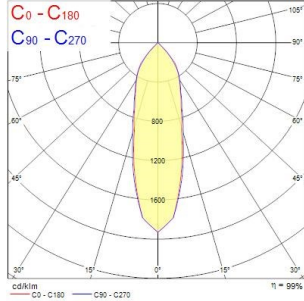

Start Spot Scoop

START SPOT SCOOP 1950LM 940 MB WHITE

0060583

PRODUCT OVERVIEW

Product name	START SPOT SCOOP 1950LM 940 MB WHITE
Technology	LED
Housing	Aluminium
Environment	Indoor
E-number FI	4276980
Warranty	5 years
Fixture luminous flux (lm)	1950
Luminaire efficacy (lm/W)	98
Colour temperature (K)	4000
Colour Code	940
Light colour	Neutral White
CRI (Ra)	90
Colour Variation Initial (SDCM)	SDCM3
Photobiological Risk Group	RG1
Total power consumption (W)	20
Electrical protection	Class II
LED Flickering Rate	Medium (21% - 40%)
Housing colour	RAL 9016 - Traffic white / Bezel
IP rating	IP40/20
IK rating	IK03
Product EAN number	5410288605838

PHOTOMETRY

Start Spot Scoop *START SPOT SCOOP 1950LM 940 MB WHITE* 0060583

TECHNICAL DRAWINGS