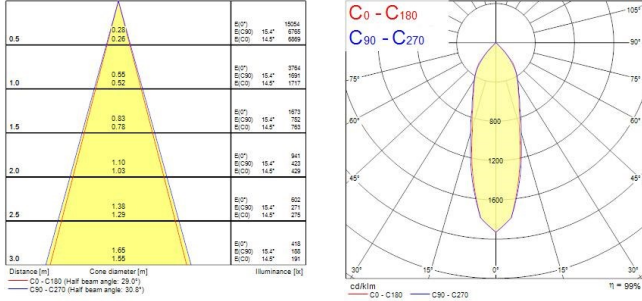

Start Spot Scoop

START SPOT SCOOP 1950LM 940 MB WHITE

0060583

PRODUCT OVERVIEW

Product name	START SPOT SCOOP 1950LM 940 MB WHITE
Technology	LED
Housing	Aluminium
Environment	Indoor
E-number FI	4276980
Warranty	5 years
Fixture luminous flux (lm)	1950
Luminaire efficacy (lm/W)	98
Colour temperature (K)	4000
Colour Code	940
Light colour	Neutral White
CRI (Ra)	90
Colour Variation Initial (SDCM)	SDCM3
Photobiological Risk Group	RG1
Total power consumption (W)	20
Electrical protection	Class II
LED Flickering Rate	Medium (21% - 40%)
Housing colour	RAL 9016 - Traffic white / Bezel
IP rating	IP40/20
IK rating	IK03
Product EAN number	5410288605838

PHOTOMETRY

Start Spot Scoop *START SPOT SCOOP 1950LM 940 MB WHITE* 0060583

TECHNICAL DRAWINGS