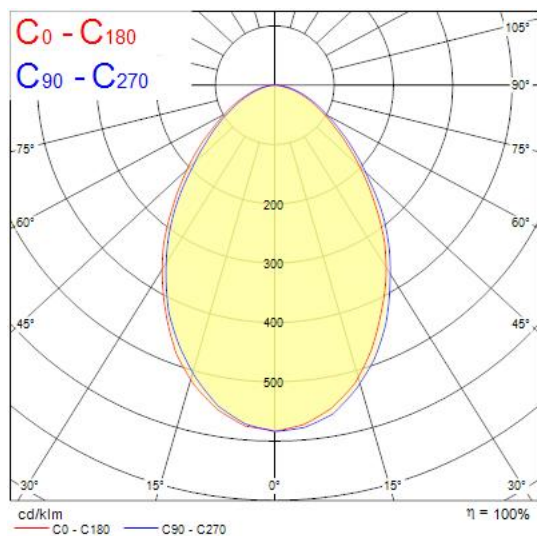

Features

- IP44 from the front round LED downlight with outputs of up to 2,289lm and an efficacy of up to 99lm/W. Polycarbonate diffuser with a white bezel. Shallow recess depth (<65mm). Available in 12, 15, 21 & 25W in 150mm, 175mm, 205mm & 225mm cut out sizes. Perfect for up to 2x26W CFL replacement. Includes loop-in loop-out facility for quick installation.

Product Overview

Product name	Insaver HO Topper LED II 225 RO 25W WW
Technology	LED
Cap/Base	N/A
Housing	Aluminium
Mount	Ceiling recessed mounting
Environment	Interior
E-number SE	7465636
Fixture luminous flux (lm)	2071
Luminaire efficacy (lm/W)	83
LOR (%)	100
Colour temperature (K)	3000
Light colour	Warm White
CRI (Ra)	80
Colour Variation Initial (SDCM)	3
Glare control	< 23
Photobiological Risk Group	RG0
Total power consumption (W)	25
Electrical protection	Class II
Control gear type	LED driver constant current
LED Flickering Rate	Ultra low (5% or less)

Lumiance

Insaver HO Topper LED II 225 RO 25W WW 3033948

Housing colour	RAL 9003 - Signal white
IP rating	IP44/20
IK rating	IK07
Product EAN number	8711971339489
Warranty	5 years

Photometry

Technical drawings