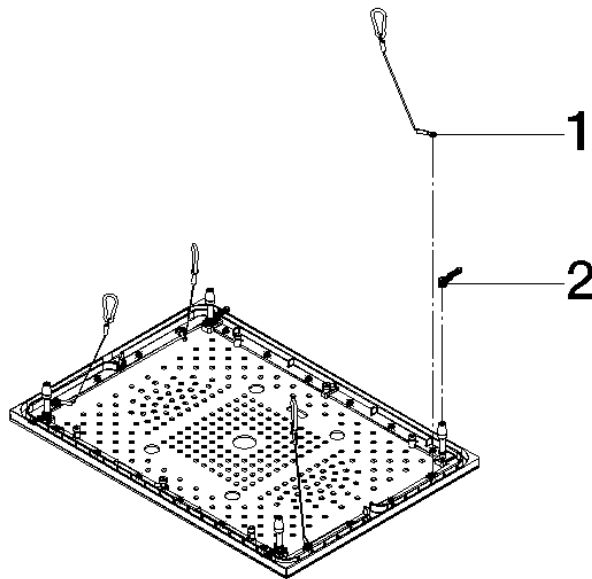

Decorative plate incl. frame for Serenity Sky - Chrome

SPARE PARTS

90 12 05 106 00 Product version from 9/1/2024

	Chrome	90 12 05 106 00-00
	Dark Chrome	90 12 05 106 00-19
	Brushed Bronze (PVD)	90 12 05 106 00-42
	Brushed Champagne (22kt Gold)	90 12 05 106 00-46
	Champagne (22kt Gold)	90 12 05 106 00-47
	Brushed Stainless Steel	90 12 05 106 00-86
	Brushed Dark Platinum	90 12 05 106 00-99

Decorative plate incl. frame for Serenity Sky - Chrome

SPARE PARTS

90 12 05 106 00 Product version from 9/1/2024

Decorative plate incl. frame for Serenity Sky - Chrome

SPARE PARTS

90 12 05 106 00 Product version from 9/1/2024

90 12 05 106 00 Product version from 9/1/2024

Parts for other finishes can be found here: Dark Chrome

Spare parts list

No.	Item Number	Name	Quantity used	Delivery time
2	90 17 09 067 00 90	Cover plate Set Quantity 4 for Serenity Sky -	1.00	14
1	90 21 50 012 00 90	Mounting Set Quantity 4 for Serenity Sky -	1.00	14