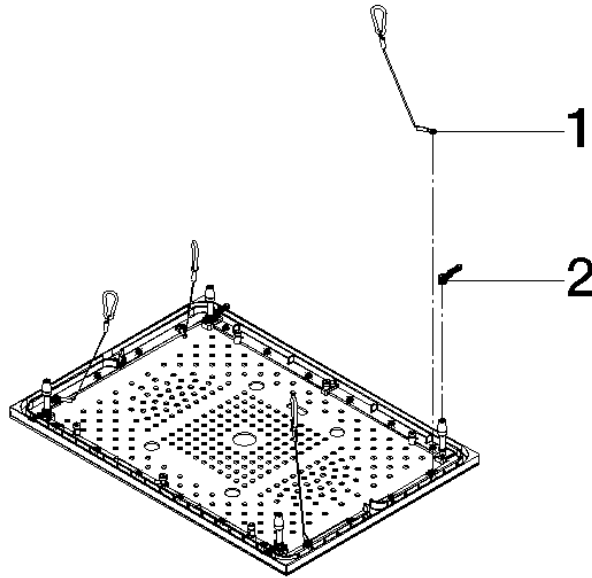

Decorative plate incl. frame for Serenity Sky - Dark Chrome

SPARE PARTS

90 12 05 106 00 Product version from 9/1/2024

	Dark Chrome	90 12 05 106 00-19
	Chrome	90 12 05 106 00-00
	Brushed Bronze (PVD)	90 12 05 106 00-42
	Brushed Champagne (22kt Gold)	90 12 05 106 00-46
	Champagne (22kt Gold)	90 12 05 106 00-47
	Brushed Stainless Steel	90 12 05 106 00-86
	Brushed Dark Platinum	90 12 05 106 00-99

Decorative plate incl. frame for Serenity Sky - Dark Chrome

SPARE PARTS

90 12 05 106 00 Product version from 9/1/2024

Decorative plate incl. frame for Serenity Sky - Dark Chrome

SPARE PARTS

90 12 05 106 00 Product version from 9/1/2024

90 12 05 106 00 Product version from 9/1/2024

Parts for other finishes can be found here: [Chrome](#)

Spare parts list

No.	Item Number	Name	Quantity used	Delivery time
2	90 17 09 067 00 90	Cover plate Set Quantity 4 for Serenity Sky -	1.00	14
1	90 21 50 012 00 90	Mounting Set Quantity 4 for Serenity Sky -	1.00	14