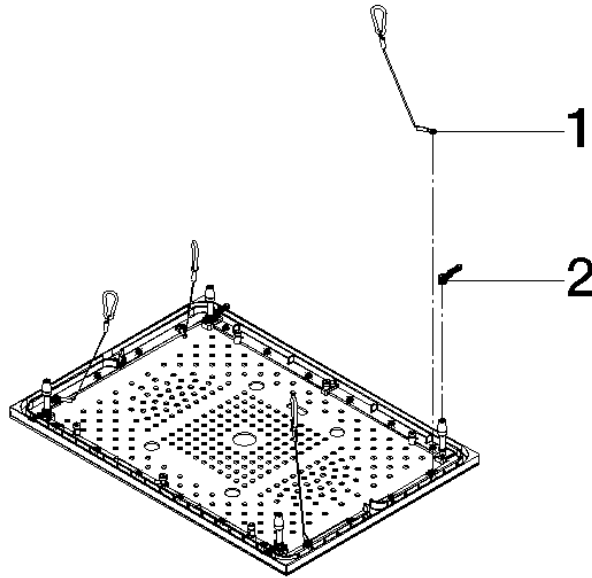

Decorative plate incl. frame for Serenity Sky - Brushed Bronze (PVD)

SPARE PARTS

90 12 05 106 00 Product version from 9/1/2024

	Brushed Bronze (PVD)	90 12 05 106 00-42
	Chrome	90 12 05 106 00-00
	Dark Chrome	90 12 05 106 00-19
	Brushed Champagne (22kt Gold)	90 12 05 106 00-46
	Champagne (22kt Gold)	90 12 05 106 00-47
	Brushed Stainless Steel	90 12 05 106 00-86
	Brushed Dark Platinum	90 12 05 106 00-99

Decorative plate incl. frame for Serenity Sky - Brushed Bronze (PVD)

SPARE PARTS

90 12 05 106 00 Product version from 9/1/2024

Decorative plate incl. frame for Serenity Sky - Brushed Bronze (PVD)

SPARE PARTS

90 12 05 106 00 Product version from 9/1/2024

90 12 05 106 00 Product version from 9/1/2024

Parts for other finishes can be found here: [Chrome](#)

Spare parts list

No.	Item Number	Name	Quantity used	Delivery time
1	90 21 50 012 00 90	Mounting Set Quantity 4 for Serenity Sky -	1.00	14
2	90 17 09 067 00 90	Cover plate Set Quantity 4 for Serenity Sky -	1.00	14