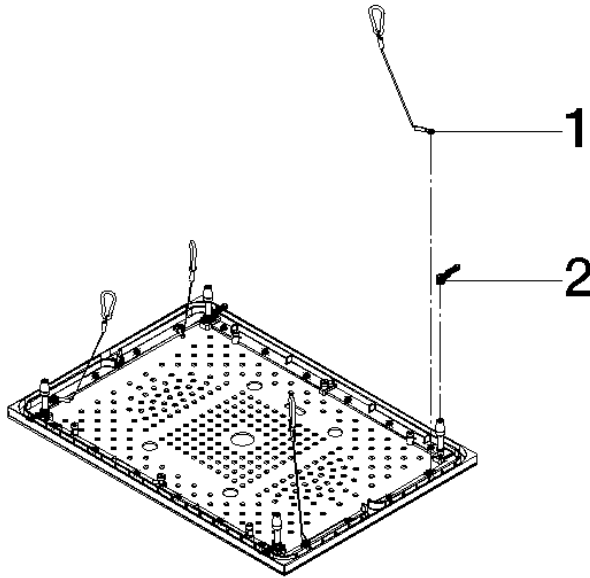

Decorative plate incl. frame for Serenity Sky - Brushed Champagne (22kt Gold)

SPARE PARTS

90 12 05 106 00 Product version from 9/1/2024

	Brushed Champagne (22kt Gold)	90 12 05 106 00-46
	Chrome	90 12 05 106 00-00
	Dark Chrome	90 12 05 106 00-19
	Brushed Bronze (PVD)	90 12 05 106 00-42
	Champagne (22kt Gold)	90 12 05 106 00-47
	Brushed Stainless Steel	90 12 05 106 00-86
	Brushed Dark Platinum	90 12 05 106 00-99

Decorative plate incl. frame for Serenity Sky - Brushed Champagne (22kt Gold)

SPARE PARTS

90 12 05 106 00 Product version from 9/1/2024

Decorative plate incl. frame for Serenity Sky - Brushed Champagne (22kt Gold)

SPARE PARTS

90 12 05 106 00 Product version from 9/1/2024

90 12 05 106 00 Product version from 9/1/2024

Parts for other finishes can be found here: [Chrome](#)

Spare parts list

No.	Item Number	Name	Quantity used	Delivery time
1	90 21 50 012 00 90	Mounting Set Quantity 4 for Serenity Sky -	1.00	14
2	90 17 09 067 00 90	Cover plate Set Quantity 4 for Serenity Sky -	1.00	14