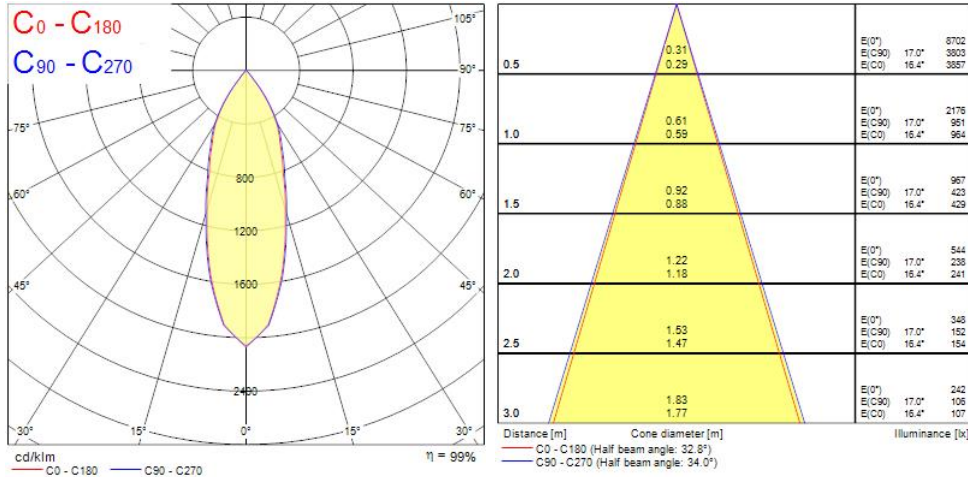

START SPOT SCOOP 1050LM 940 MB WHITE 0060581

Features

- Recessed Adjustable Accent Downlight, integrated LED, die cast aluminium body, Ø115mm cut-out, CCT 4000K, SDCM<3, CRI90, 1050lm, total power consumption 12W, resulting in 88lm/W.

Product Overview

Product name	START SPOT SCOOP 1050LM 940 MB WHITE
Technology	LED
Housing	Aluminium
Environment	Indoor
E-number FI	4276978
Fixture luminous flux (lm)	1050
Luminaire efficacy (lm/W)	88
Colour temperature (K)	4000
Light colour	Neutral White
CRI (Ra)	90
Colour Variation Initial (SDCM)	3
Photobiological Risk Group	RG1
Total power consumption (W)	12
Electrical protection	Class II
LED Flickering Rate	Medium (21% - 40%)
Housing colour	RAL 9016 - Traffic white / Bezel
IP rating	IP40/20
IK rating	IK03
Product EAN number	5410288605814
Warranty	5 years
Colour Code	940

START SPOT SCOOP 1050LM 940 MB WHITE 0060581

Photometry

Technical drawings

Data table

GENERAL DATA

Product name

START SPOT SCOOP 1050LM 940 MB WHITE

START SPOT SCOOP 1050LM 940 MB WHITE 0060581

START SPOT SCOOP 1050LM 940 MB WHITE 0060581

LIFETIME DATA

Lifespan L70 B50	50000
Lifespan L80 B20	32000
Lifespan L90 B10	15000

PHYSICAL DATA

Housing colour	RAL 9016 - Traffic white / Bezel
IP rating	IP40/20
IK rating	IK03
Diffuser finish	Transparent
Diffuser material	Glass
Nominal Product Length (mm)	126
Nominal Product Width (mm)	126
Weight (kg)	0.456