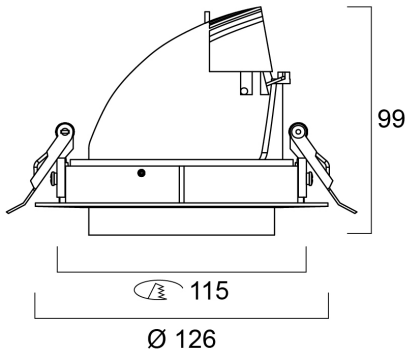

Product Overview

Product name	START SPOT SCOOP 1050LM 940 MB WHITE
Technology	LED
Housing	Aluminium
Environment	Indoor
E-number FI	4276978
Fixture luminous flux (lm)	1050
Luminaire efficacy (lm/W)	88
Colour temperature (K)	4000
Light colour	Neutral White
CRI (Ra)	90
Colour Variation Initial (SDCM)	3
Photobiological Risk Group	RG1
Total power consumption (W)	12
Electrical protection	Class II
LED Flickering Rate	Medium (21% - 40%)
Housing colour	RAL 9016 - Traffic white / Bezel
IP rating	IP40/20
IK rating	IK03
Product EAN number	5410288605814
Warranty	5 years
Colour Code	940

START SPOT SCOOP 1050LM 940 MB WHITE 0060581

Photometry

Technical drawings

Data table

GENERAL DATA

Product name

START SPOT SCOOP 1050LM 940 MB WHITE

START SPOT SCOOP 1050LM 940 MB WHITE 0060581

START SPOT SCOOP 1050LM 940 MB WHITE 0060581

LIFETIME DATA

Lifespan L70 B50	50000
Lifespan L80 B20	32000
Lifespan L90 B10	15000

PHYSICAL DATA

Housing colour	RAL 9016 - Traffic white / Bezel
IP rating	IP40/20
IK rating	IK03
Diffuser finish	Transparent
Diffuser material	Glass
Nominal Product Length (mm)	126
Nominal Product Width (mm)	126
Weight (kg)	0.456

PACKAGING

Single packaging type	Carton
Product EAN number	5410288605814
Packaging single width (cm)	17.5
Packaging single depth (cm)	10.5
DUN14 (outer)	15410288605811
Packaging outer length / height (cm)	54.5