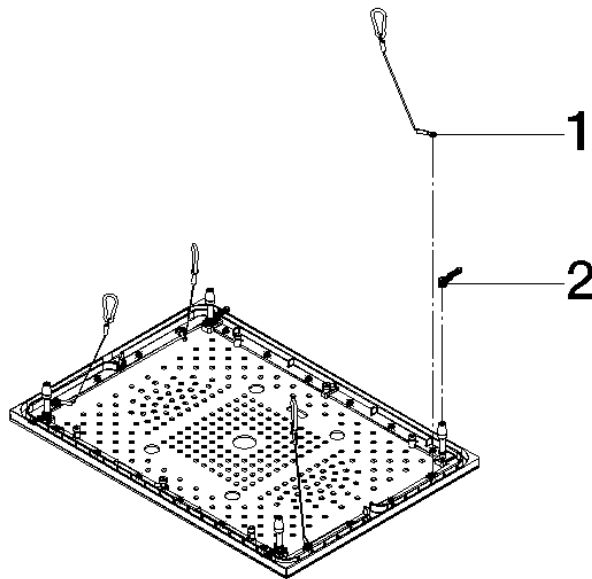

Decorative plate incl. frame for Serenity Sky - Champagne (22kt Gold)

SPARE PARTS

90 12 05 106 00 Product version from 9/1/2024

	Champagne (22kt Gold)	90 12 05 106 00-47
	Chrome	90 12 05 106 00-00
	Dark Chrome	90 12 05 106 00-19
	Brushed Bronze (PVD)	90 12 05 106 00-42
	Brushed Champagne (22kt Gold)	90 12 05 106 00-46
	Brushed Stainless Steel	90 12 05 106 00-86
	Brushed Dark Platinum	90 12 05 106 00-99

Decorative plate incl. frame for Serenity Sky - Champagne (22kt Gold)

SPARE PARTS

90 12 05 106 00 Product version from 9/1/2024

Decorative plate incl. frame for Serenity Sky - Champagne (22kt Gold)

SPARE PARTS

90 12 05 106 00 Product version from 9/1/2024

90 12 05 106 00 Product version from 9/1/2024

Parts for other finishes can be found here: [Chrome](#)

Spare parts list

No.	Item Number	Name	Quantity used	Delivery time
2	90 17 09 067 00 90	Cover plate Set Quantity 4 for Serenity Sky -	1.00	14
1	90 21 50 012 00 90	Mounting Set Quantity 4 for Serenity Sky -	1.00	14