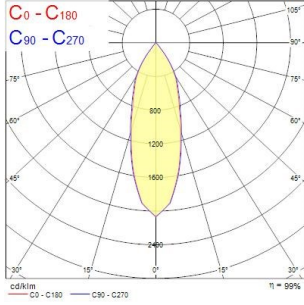

## Start Spot Scoop

START SPOT SCOOP 1050LM 940 MB WHITE

0060581

### PRODUCT OVERVIEW

Product name	START SPOT SCOOP 1050LM 940 MB WHITE
Technology	LED
Housing	Aluminium
Environment	Indoor
E-number FI	4276978
Warranty	5 years
Fixture luminous flux (lm)	1050
Luminaire efficacy (lm/W)	88
Colour temperature (K)	4000
Colour Code	940
Light colour	Neutral White
CRI (Ra)	90
Colour Variation Initial (SDCM)	SDCM3
Photobiological Risk Group	RG1
Total power consumption (W)	12
Electrical protection	Class II
LED Flickering Rate	Medium (21% - 40%)
Housing colour	RAL 9016 - Traffic white / Bezel
IP rating	IP40/20
IK rating	IK03
Product EAN number	5410288605814

### PHOTOMETRY

## Start Spot Scoop *START SPOT SCOOP 1050LM 940 MB WHITE* 0060581

Distance [m]	Cone diameter [m]	E0° [lx]	E(C90) [lx]	E(C0) [lx]
0.5	0.31 0.25	8702	1740	8003
1.0	0.61 0.59	2178	981	964
1.5	0.92 0.88	967	722	429
2.0	1.22 1.18	544	535	341
2.5	1.53 1.47	348	412	254
3.0	1.83 1.77	242	338	207