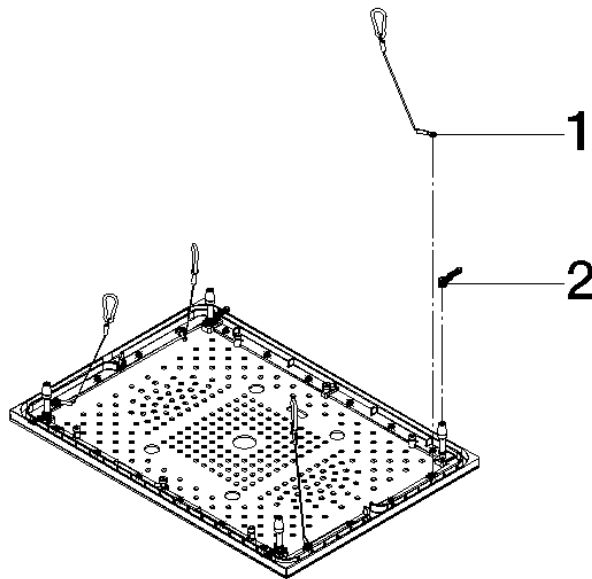

**Decorative plate incl. frame for Serenity Sky - Brushed Stainless Steel**

SPARE PARTS

90 12 05 106 00 Product version from 9/1/2024

	Brushed Stainless Steel	90 12 05 106 00-86
	Chrome	90 12 05 106 00-00
	Dark Chrome	90 12 05 106 00-19
	Brushed Bronze (PVD)	90 12 05 106 00-42
	Brushed Champagne (22kt Gold)	90 12 05 106 00-46
	Champagne (22kt Gold)	90 12 05 106 00-47
	Brushed Dark Platinum	90 12 05 106 00-99

## Decorative plate incl. frame for Serenity Sky - Brushed Stainless Steel

SPARE PARTS

90 12 05 106 00 Product version from 9/1/2024

## Decorative plate incl. frame for Serenity Sky - Brushed Stainless Steel

SPARE PARTS

90 12 05 106 00 Product version from 9/1/2024

90 12 05 106 00 Product version from 9/1/2024

Parts for other finishes can be found here: [Chrome](#)

### Spare parts list

No.	Item Number	Name	Quantity used	Delivery time
2	90 17 09 067 00 90	Cover plate Set Quantity 4 for Serenity Sky -	1.00	14
1	90 21 50 012 00 90	Mounting Set Quantity 4 for Serenity Sky -	1.00	14