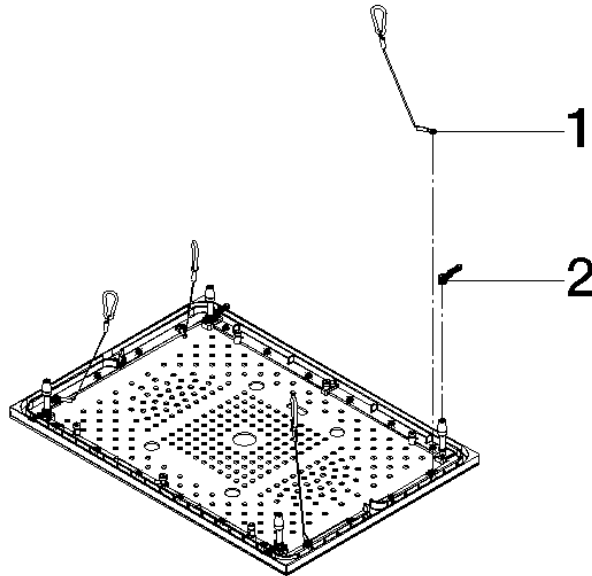

Decorative plate incl. frame for Serenity Sky - Brushed Dark Platinum

SPARE PARTS

90 12 05 106 00 Product version from 9/1/2024

	Brushed Dark Platinum	90 12 05 106 00-99
	Chrome	90 12 05 106 00-00
	Dark Chrome	90 12 05 106 00-19
	Brushed Bronze (PVD)	90 12 05 106 00-42
	Brushed Champagne (22kt Gold)	90 12 05 106 00-46
	Champagne (22kt Gold)	90 12 05 106 00-47
	Brushed Stainless Steel	90 12 05 106 00-86

Decorative plate incl. frame for Serenity Sky - Brushed Dark Platinum

SPARE PARTS

90 12 05 106 00 Product version from 9/1/2024

Decorative plate incl. frame for Serenity Sky - Brushed Dark Platinum

SPARE PARTS

90 12 05 106 00 Product version from 9/1/2024

90 12 05 106 00 Product version from 9/1/2024

Parts for other finishes can be found here: [Chrome](#)

Spare parts list

No.	Item Number	Name	Quantity used	Delivery time
2	90 17 09 067 00 90	Cover plate Set Quantity 4 for Serenity Sky -	1.00	14
1	90 21 50 012 00 90	Mounting Set Quantity 4 for Serenity Sky -	1.00	14