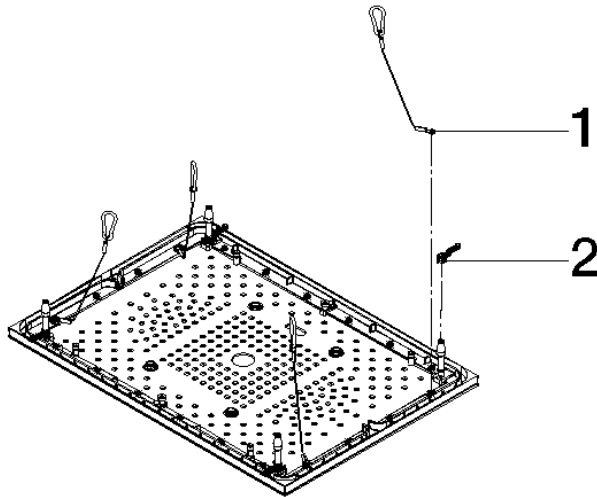

Decorative plate incl. frame for Serenity Sky US - Chrome

SPARE PARTS

90 12 05 106 01 Product version from 9/1/2024

	Chrome	90 12 05 106 01-00
	Dark Chrome	90 12 05 106 01-19
	Brushed Bronze (PVD)	90 12 05 106 01-42
	Brushed Champagne (22kt Gold)	90 12 05 106 01-46
	Champagne (22kt Gold)	90 12 05 106 01-47
	Brushed Stainless Steel	90 12 05 106 01-86
	Brushed Dark Platinum	90 12 05 106 01-99

Decorative plate incl. frame for Serenity Sky US - Chrome

SPARE PARTS

90 12 05 106 01 Product version from 9/1/2024

Decorative plate incl. frame for Serenity Sky US - Chrome

SPARE PARTS

90 12 05 106 01 Product version from 9/1/2024

90 12 05 106 01 Product version from 9/1/2024

Parts for other finishes can be found here: Dark Chrome

Spare parts list

No.	Item Number	Name	Quantity used	Delivery time
1	90 21 50 012 00 90	Mounting Set Quantity 4 for Serenity Sky -	1.00	14
2	90 17 09 067 00 90	Cover plate Set Quantity 4 for Serenity Sky -	1.00	14