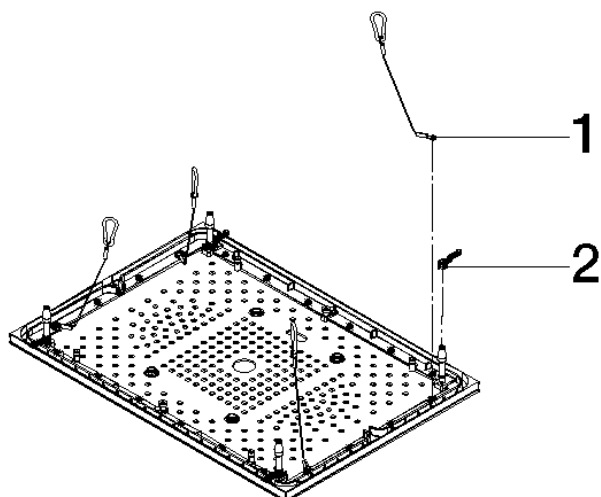

Decorative plate incl. frame for Serenity Sky US - Dark Chrome

SPARE PARTS

90 12 05 106 01 Product version from 9/1/2024

	Dark Chrome	90 12 05 106 01-19
	Chrome	90 12 05 106 01-00
	Brushed Bronze (PVD)	90 12 05 106 01-42
	Brushed Champagne (22kt Gold)	90 12 05 106 01-46
	Champagne (22kt Gold)	90 12 05 106 01-47
	Brushed Stainless Steel	90 12 05 106 01-86
	Brushed Dark Platinum	90 12 05 106 01-99

Decorative plate incl. frame for Serenity Sky US - Dark Chrome

SPARE PARTS

90 12 05 106 01 Product version from 9/1/2024

Decorative plate incl. frame for Serenity Sky US - Dark Chrome

SPARE PARTS

90 12 05 106 01 Product version from 9/1/2024

90 12 05 106 01 Product version from 9/1/2024

Parts for other finishes can be found here: [Chrome](#)

Spare parts list

No.	Item Number	Name	Quantity used	Delivery time
1	90 21 50 012 00 90	Mounting Set Quantity 4 for Serenity Sky -	1.00	14
2	90 17 09 067 00 90	Cover plate Set Quantity 4 for Serenity Sky -	1.00	14