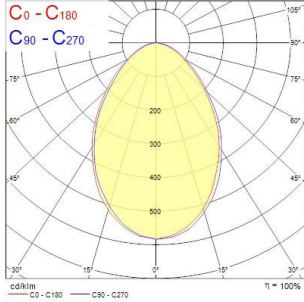

Insaver HO Topper LED II 225

Insaver HO Topper LED II 225 RO 25W WW
3033948

PHOTOMETRY

TECHNICAL DRAWINGS